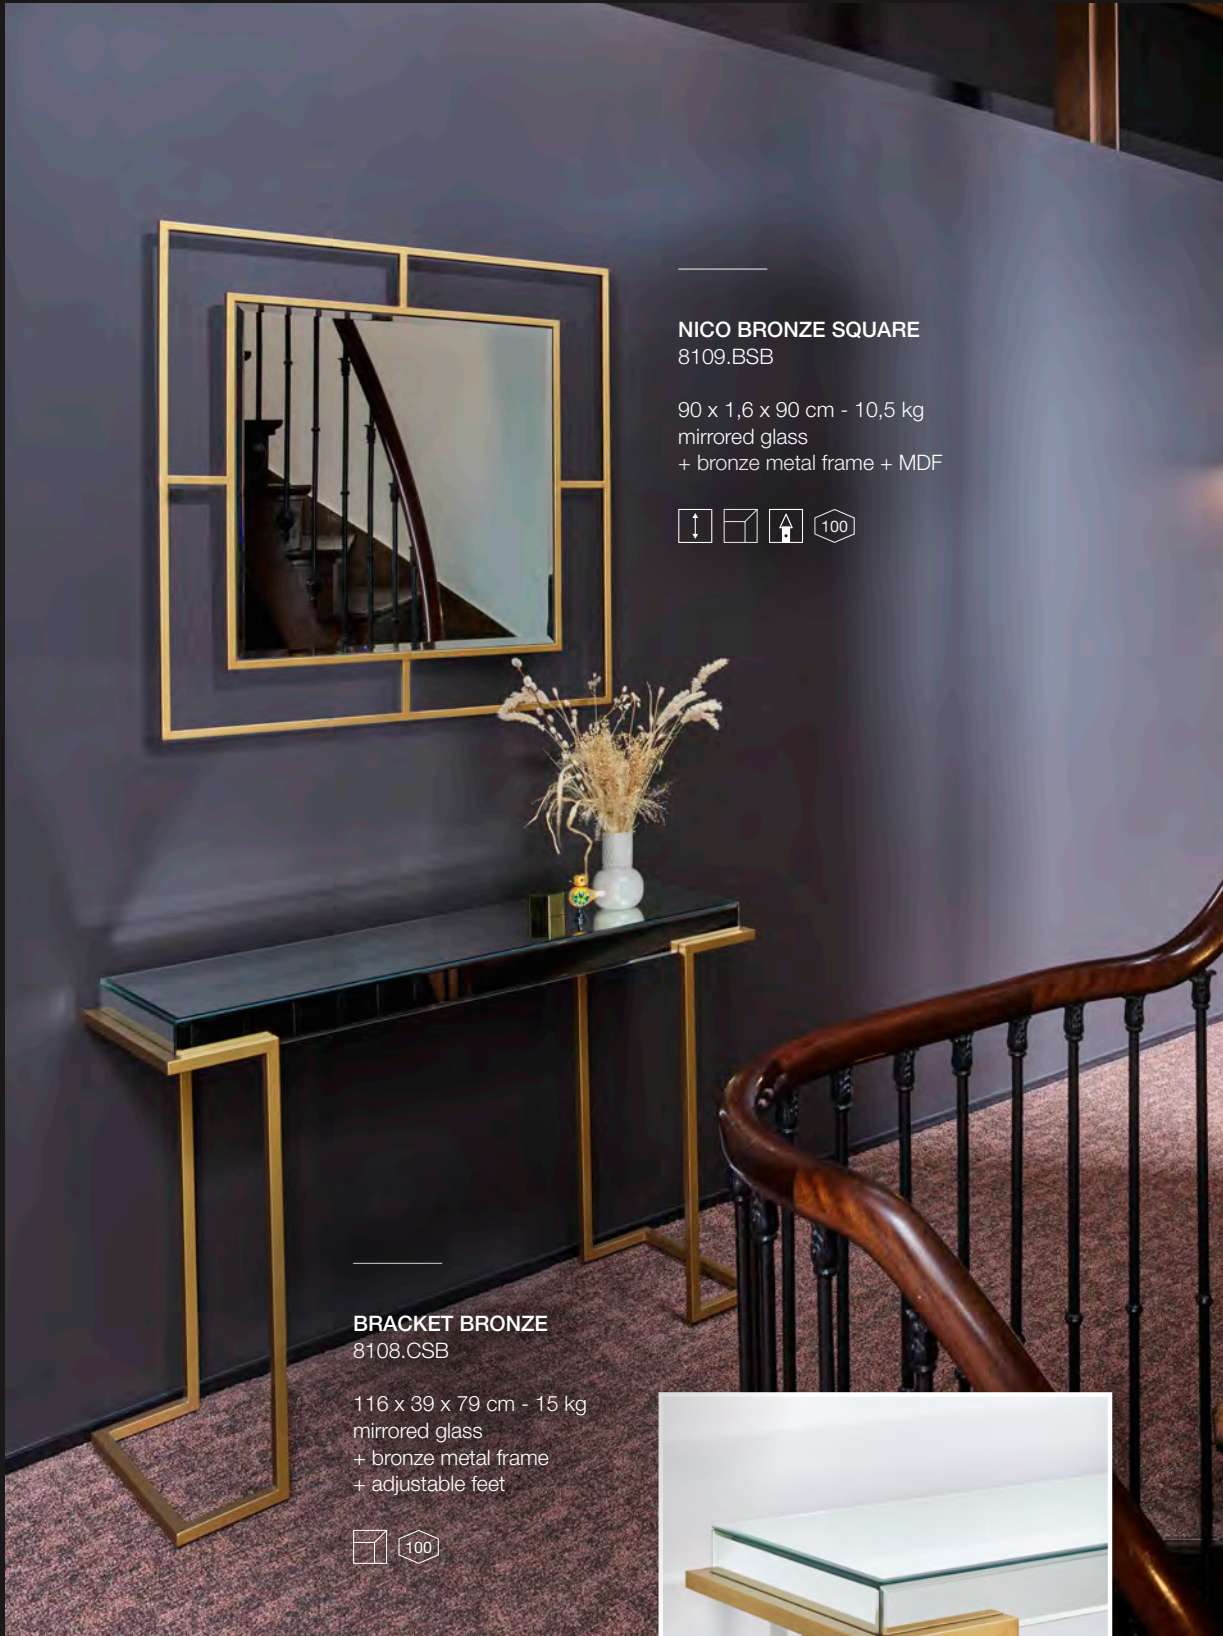

more information on www.deknuetmirrors.com

shortlist

new collection 01/2021

Nico Bronze Square 8109.BSB
jan21-p.5 90 x 90 cm

Nico Black Square 8109.BRB
jan21-p.6 90 x 90 cm

Bracket Bronze 8108.CSB
jan21-p.5 116 x 39 x 79 cm

Faso Bronze Hall 8096.CSB
jan21-p.7 40 x 130 cm

Faso Black Hall 8096.CRN
jan21-p.8 40 x 130 cm

Mira Hall 8103.CZB
jan21-p.9 80 x 180 cm

Suspension set
6016.KIT

Suspension hook
6016.SUS

Out of collection: Pearl Gold, Ribbon M, Rustic Silver

Now available in outlet collection: Box Mirror S, Caro, Dahlia Gold, Pearl Silver, Quarto, Rack, Ribbon L, Spia, Zig Zag

NICO BRONZE SQUARE
8109.BSB

90 x 1,6 x 90 cm - 10,5 kg
mirrored glass
+ bronze metal frame + MDF