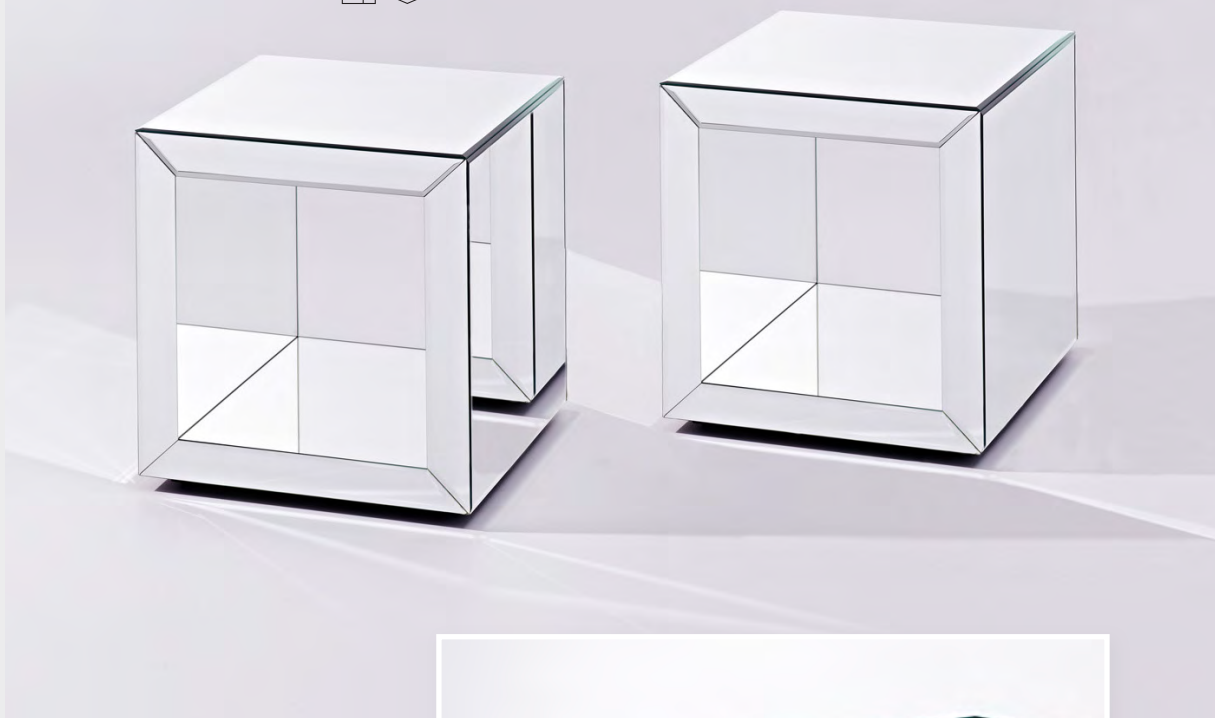

73 x 4 x 73 cm - 3,5 kg
convex mirror
+ wooden frame

CONVEX MINI
8036.ARN

25 x 4 x 25 cm - 0,5 kg
convex mirror
+ wooden frame

CONVEX MIRROR

Having a convex mirror in your home reflects a sense of mystery. Convex mirrors do have a real history. They played an important role in the running of high class households. The convex mirror allowed the butler to oversee the progress of supper, whilst keeping a discrete distance from the guests. It was a helpful tool in keeping an eye on the situation.

SPIA MIRROR
9045.ASN

41 x 2 x 41 cm - 2,5 kg
mirrored glass + MDF

SPIA COUTURE
9045.ARN

41 x 2 x 41 cm - 2,5 kg
mirrored glass + MDF

SMART MIRROR
9093.ASK

45 x 40 x 56 cm - 7,5 kg
mirrored glass + MDF

SMART MIRROR L
9093.BSK

59 x 51 x 49 cm - 12 kg
mirrored glass + MDF

BOX MIRROR S
9053.AZB

46 x 46 x 48 cm - 23 kg
mirrored glass + MDF

CARO
8052.ASK

50 x 42 x 59 cm - 31 kg
mirrored glass + MDF
+ soft close drawers

RIBBON M
8043.BZB