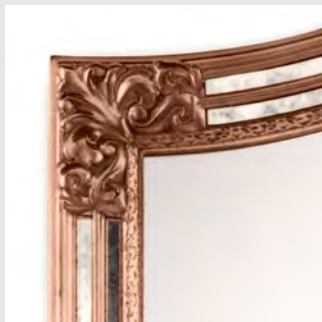

LEGEND COPPER
1930.031