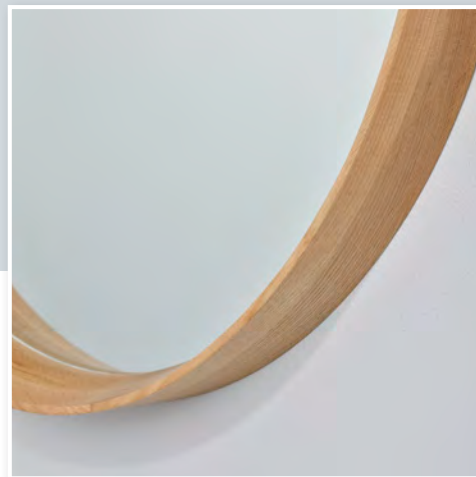

SOLID HALL

8105.CSN

45 x 4 x 115 cm
6 kg
mirrored glass
+ solid oak