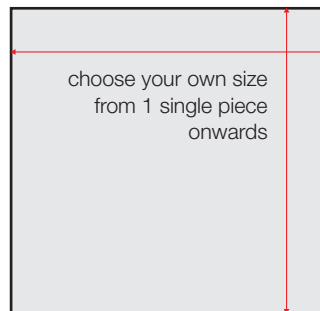

7 years warranty
European product