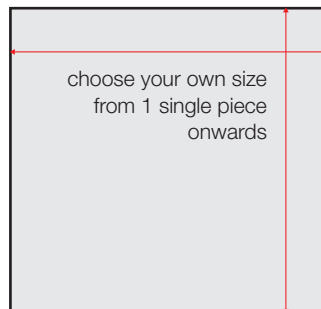

RONDA DARK RECT.
2793.292

93 x 2 x 122 cm - 15 kg
mirrored glass
+ wooden frame

RONDA DARK XL
2793.492

87 x 2 x 187 cm - 23 kg
mirrored glass
+ wooden frame

RONDA DARK HALL
2793.392

67 x 2 x 167 cm - 15 kg
mirrored glass
+ wooden frame