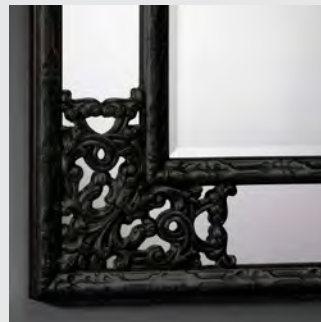

ANGOLO BLACK
2015.152