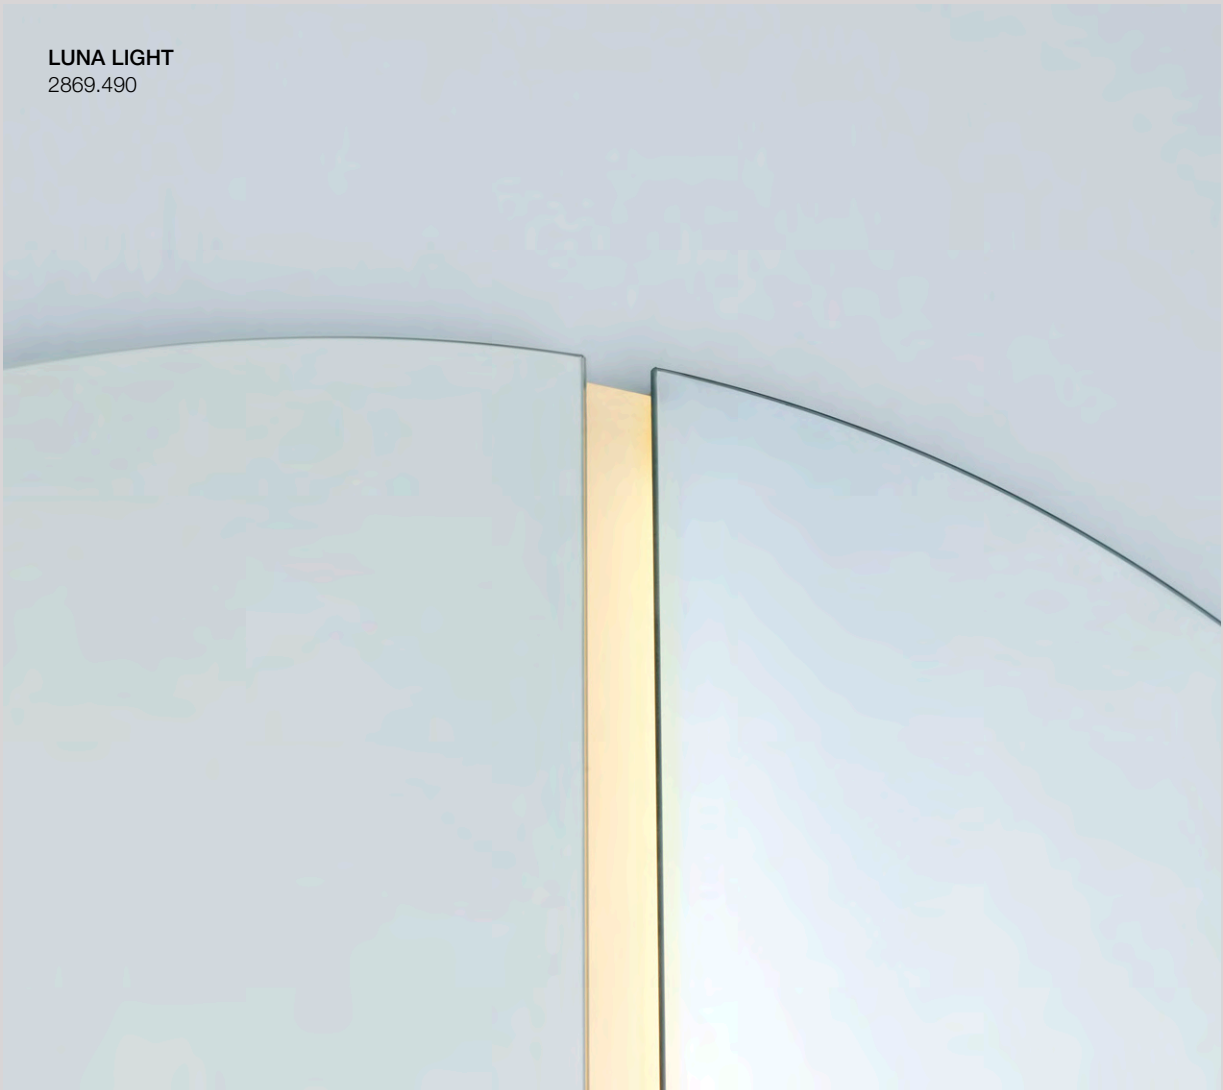

LUNA LIGHT
2869.490

LUNA LIGHT
2869.490

200 x 3,5 x 200 cm
2 x 19 kg + 1 x 5 kg
mirrored glass + indirect LED light + cord
(9,6 W - CCT 2700-2900K)

choose your own size
from 1 single piece
onwards

7 year warranty
European product