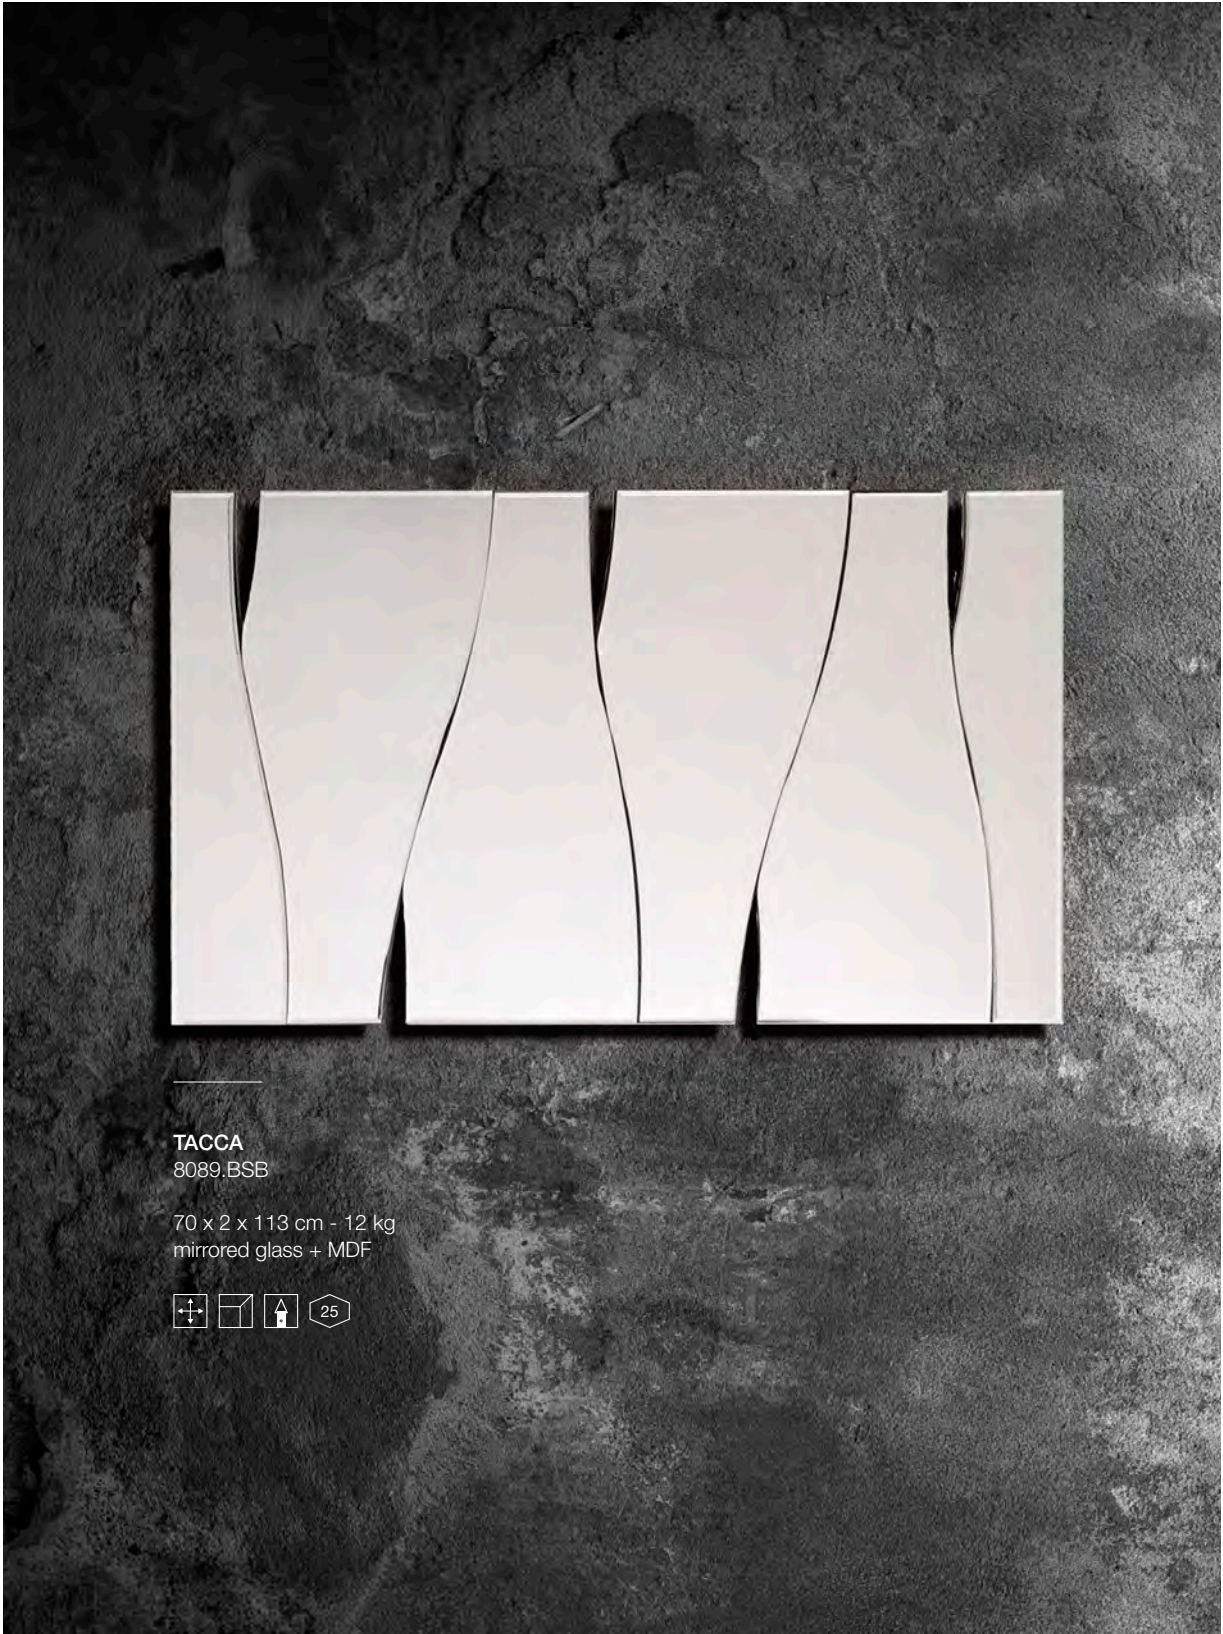

69 x 2 x 110 cm - 7 kg
mirrored glass + MDF

LUCKY
8104.AZB

80 x 2 x 45 cm - 5,8 kg
mirrored glass + MDF

TACCA
8089.BSB

70 x 2 x 113 cm - 12 kg
mirrored glass + MDF

SIDE BY SIDE
9087.CSB

70 x 2 x 150 cm - 21,5 kg
mirrored glass + MDF

SIDE BY SIDE

Narrow beveled mirror parts in different sizes are carefully fixed side by side.
A playful, yet stylish appearance which fragments and reflects your living space.
Horizontally or vertically: the choice is yours.