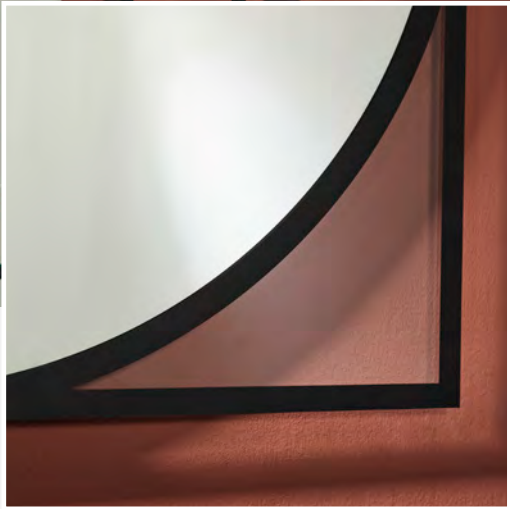

Which one is the real edge?

7 years warranty
European product

CIRCO
2843.251

90 x 2,5 x 90 cm - 11 kg
partially transparent +
printed and mirrored glass

MESA CONSOLE
2797.353

100 x 35 x 85 cm - 12,7 kg
see p. 87