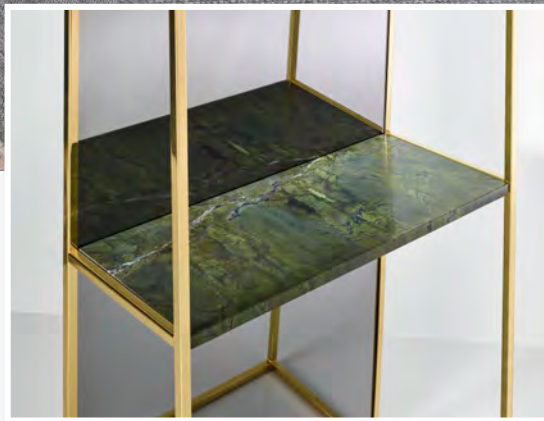

Now available in outlet collection: Antique, Clara, Fade, Icarus, Legend, Lola Grey, Nude, Oxide Bronze, Pillo, Pinto

design: Made

CHASSIS XL DELUXE

Chassis XL Deluxe oozes elegance and sophistication. The rich **green marble** and **polished brass finish** of the frame complement each other perfectly. This free-standing mirror is a focal point in any interior. The Chassis XL Deluxe gives depth to an object that generally is considered to be flat: the mirror. The front mirror is clear while the **mirror at the back is grey**. This adds a luxurious look and feel to the mirror.

CHASSIS XL DELUXE
2880.311

CHASSIS XL DELUXE
2880.311

65 x 32 x 170 cm - 36 kg
double sided clear
+ grey mirrored glass
+ metal frame with shiny brass finish
+ marble

Also available in a black frame and oak shelf.
See p. 80.