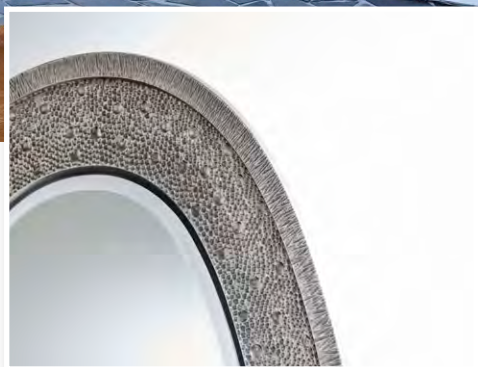

LUNA BLACK

2869.450

200 x 3,5 x 200 cm
2 x 19 kg + 1 x 3 kg
mirrored glass
+ lacquered glass

7 year warranty
European product

more information on www.deknuDTmirrors.com

ETNA SILVER
2868.362

89 x 5 x 170 cm - 12,6 kg
mirrored glass
+ synthetic frame
+ hand applied metal leaf