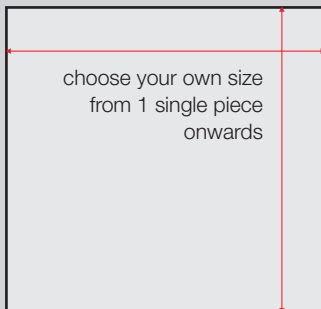

**SOHO GOLD
RECTANGLE**
2857.212

81 x 4 x 121 cm - 10 kg
mirrored glass
+ synthetic frame

SOHO GOLD XL
2857.412

81 x 4 x 176 cm - 16 kg
mirrored glass
+ synthetic frame

SOHO GOLD HALL
2857.312

41 x 4 x 176 cm - 12 kg
mirrored glass
+ synthetic frame