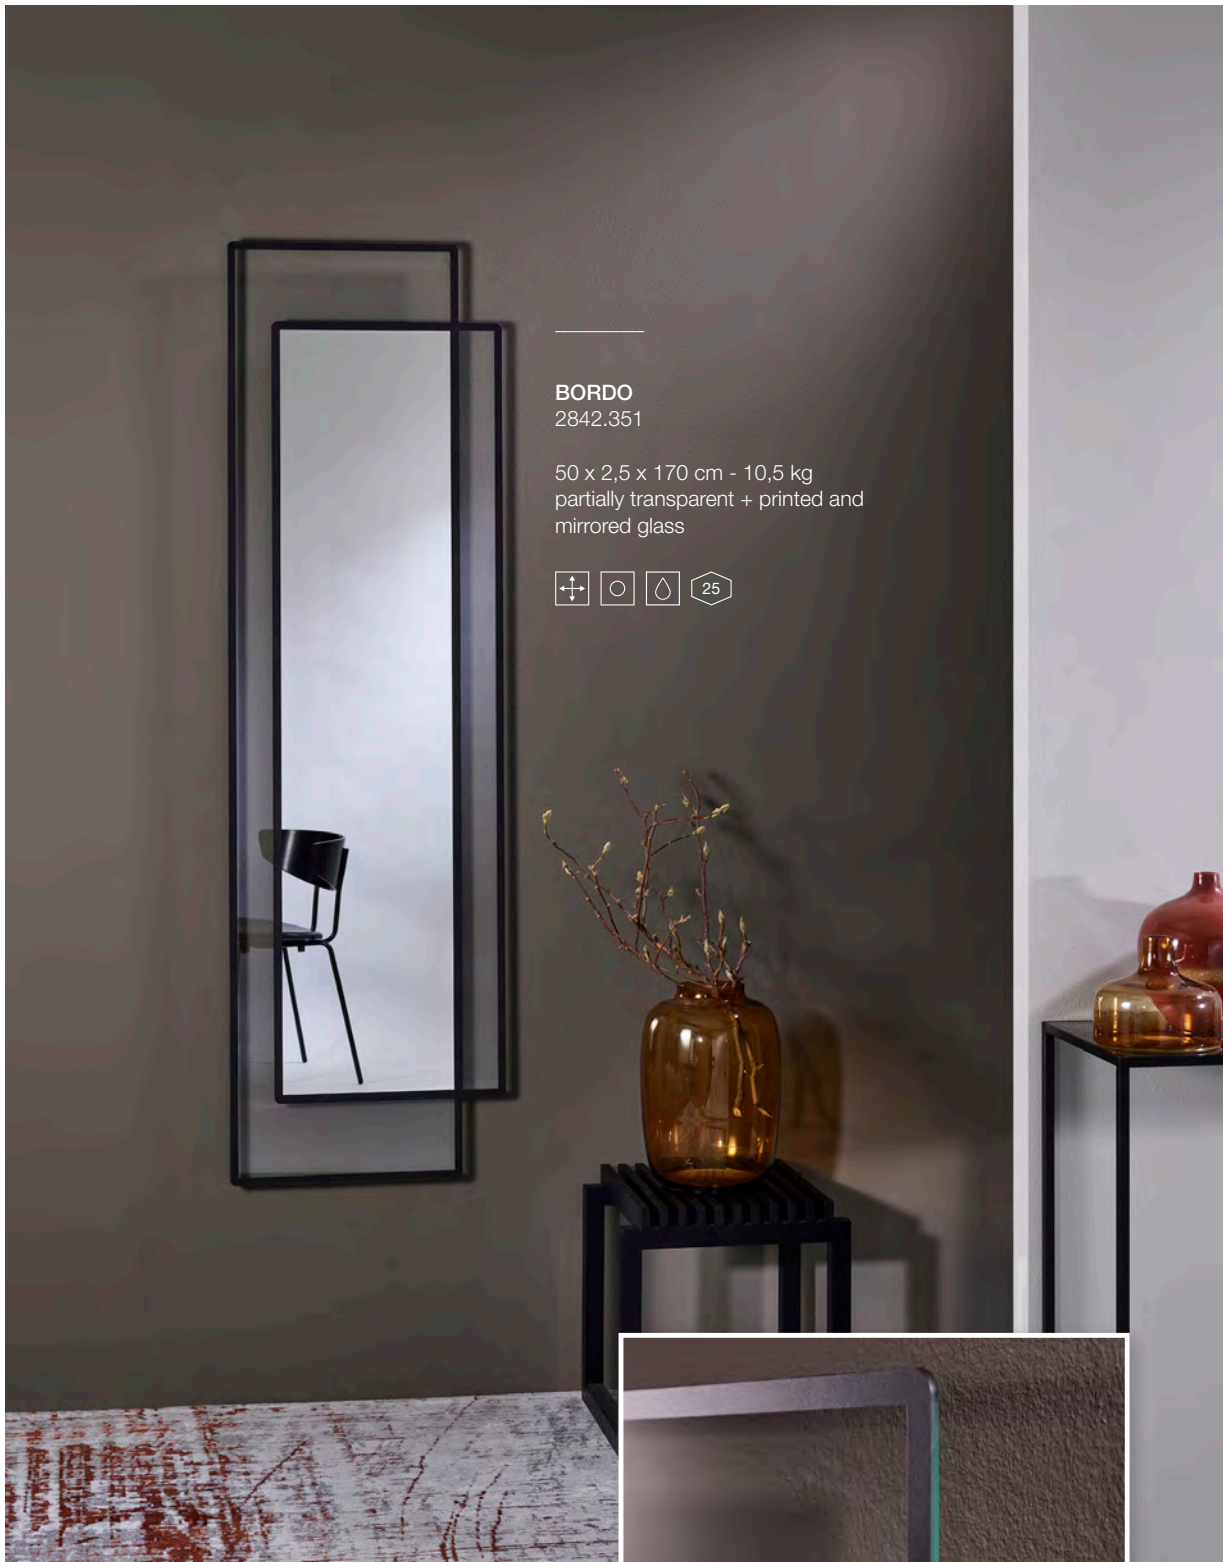

Partial silvering is a clever application of screen printing in the very first phase of the creation of a mirror. Instead of printing an ink motive on the glass surface, we use the technique in a more sophisticated way when putting the silver layer on the glass plate. It has a higher precision than traditional sandblasting. The result is a stunning semi-transparent mirror interacting with the wall behind it. Deceptive trompe l'oeil effects make you wonder where the lines lie between mirror and wall.

CONTOUR
2833.251

92 x 2,5 x 92 cm - 10 kg
partially transparent + printed and mirrored glass

7 years warranty
European product

BORDO
2842.351

50 x 2,5 x 170 cm - 10,5 kg
partially transparent + printed and
mirrored glass

Which one is the real edge?

7 years warranty
European product

CIRCO
2843.251

90 x 2,5 x 90 cm - 11 kg
partially transparent +
printed and mirrored glass

MESA CONSOLE
2797.353

100 x 35 x 85 cm - 12,7 kg
see p. 87