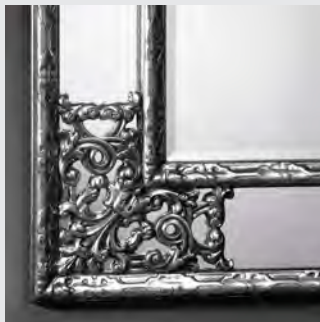

ANGOLO TITAN
2015.192