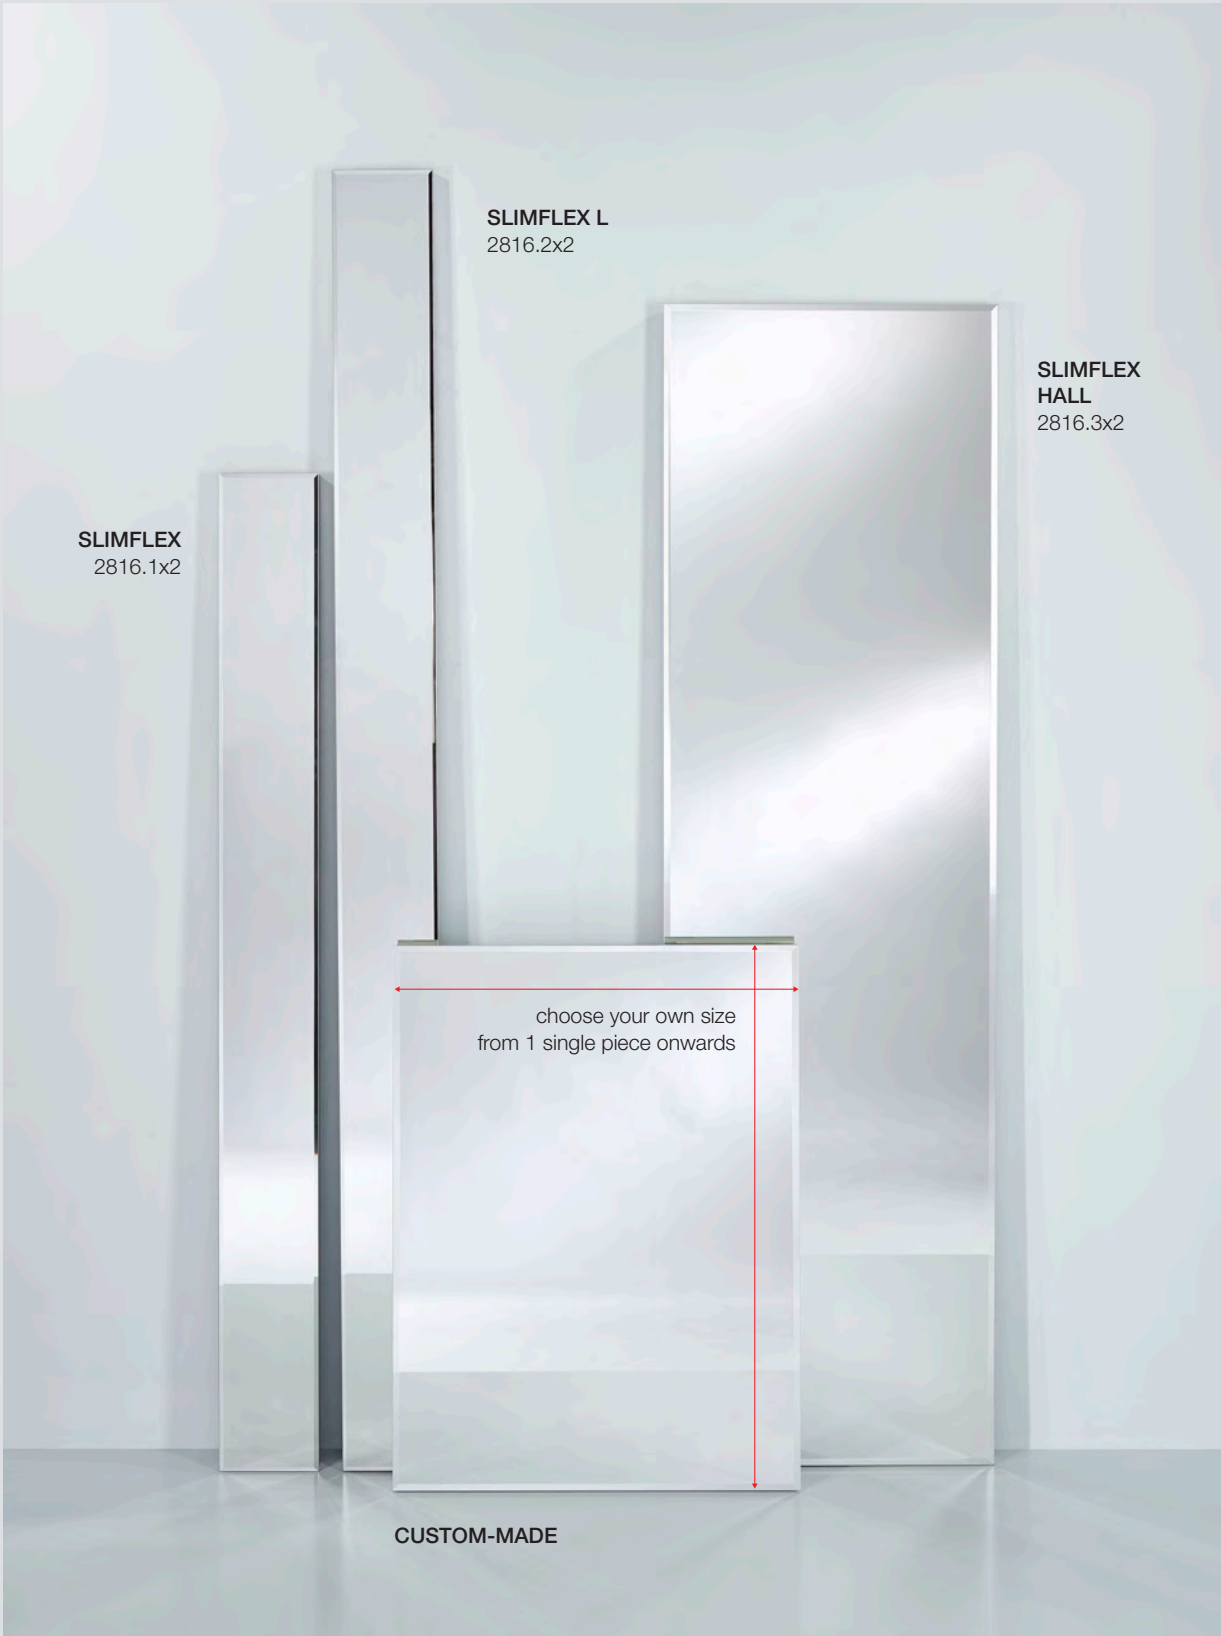

15 x 4 x 150 cm - 5 kg
mirrored glass + metal frame

SLIMFLEX ALU L
2816.292

15 x 4 x 200 cm - 7 kg
mirrored glass + metal frame

SLIMFLEX BLACK L
2816.252

15 x 4 x 200 cm - 7 kg
mirrored glass + metal frame

SLIMFLEX ALU HALL
2816.392

50 x 4 x 175 cm - 11,5 kg
mirrored glass + metal frame

SLIMFLEX BLACK HALL
2816.352

50 x 4 x 175 cm - 11,5 kg
mirrored glass + metal frame

choose your frame

alu frame

black frame

SLIMFLEX
2816.1x2

SLIMFLEX L
2816.2x2

SLIMFLEX HALL
2816.3x2

choose your own size
from 1 single piece onwards

CUSTOM-MADE

7 years warranty
European product

design: Clémence van den Haute

LOOP

Clémence gets her inspiration from daily life and tries to translate it into elegant objects using simple and contemporary forms. The **Loop** originated from everyday forms and needs, from flowing lines, from one movement, two loops that intersect.

LOOP
2849.351

LOOP
2849.351

45 x 26 x 120 cm - 11 kg
mirrored glass + metal

7 years warranty
European product

more information on www.deknuetmirrors.com

design: Julia Dozsa

TAILLE

An elegant, feminin hall mirror equipped with a shelf in powder coated aluminum.
By narrowing the mirror, the shelf is integrated in an original way.