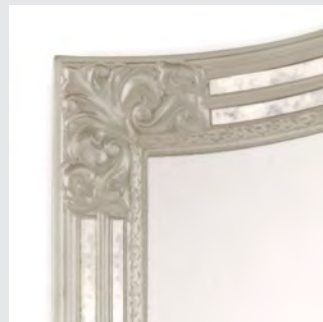

LEGEND BLACK
1930.051

LEGEND BEIGE
1930.041

LEGEND DARK
1930.081

LEGEND GOLD
1930.021

129 x 4 x 89 cm - 15,3 kg
mirrored glass + synthetic frame
+ hand applied metal leaf

Special finishes: see p. 124

7 years warranty
European product