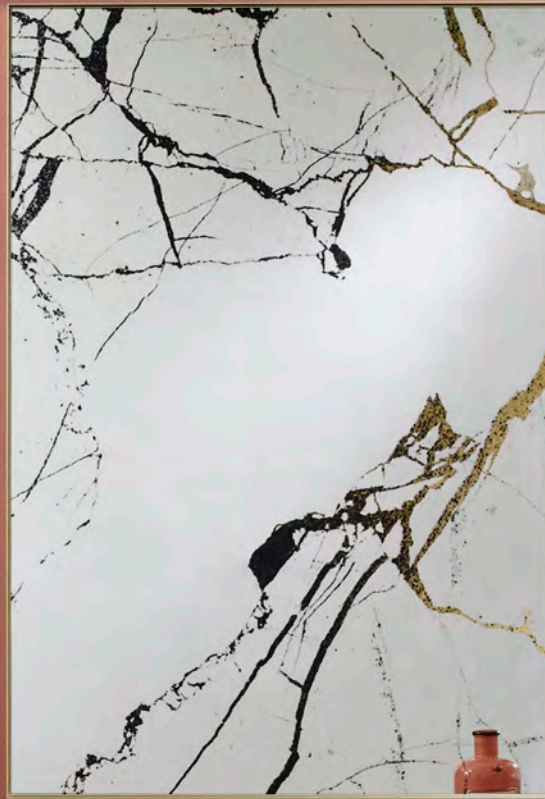

MARBLE
2829.231

83 x 2 x 121 cm - 14 kg
printed and mirrored glass + gold metal frame