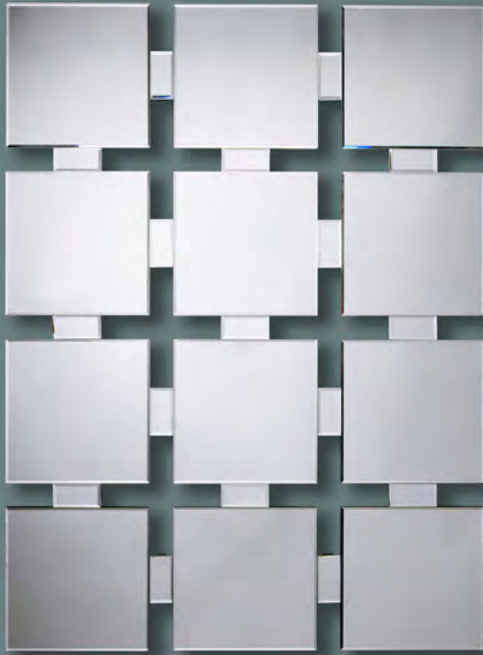

SIDE BY SIDE

Narrow beveled mirror parts in different sizes are carefully fixed side by side.
A playful, yet stylish appearance which fragments and reflects your living space.
Horizontally or vertically: the choice is yours.

TOPSY
8045.CSB

40 x 5 x 160 cm - 13,3 kg
mirrored glass + MDF

NEST
9914.CZB

150 x 2 x 75 cm - 24 kg
mirrored glass + MDF

QUARTO
9945.ASB

90 x 2 x 90 cm - 20 kg
mirrored glass + MDF

TWELVE
9958.ASB

90 x 2 x 122 cm - 22 kg
mirrored glass + MDF

PUZZLE
9084.ASB

PUZZLE
9084.ASB

60 x 2 x 48 cm - 2,5 kg
mirrored glass + MDF

HONEY
8084.ASB

78 x 2 x 39 cm - 4,1 kg
mirrored glass + MDF

POLYGON GREY
8062.APN

90 x 2 x 71 cm - 6,7 kg
grey and clear
mirrored glass