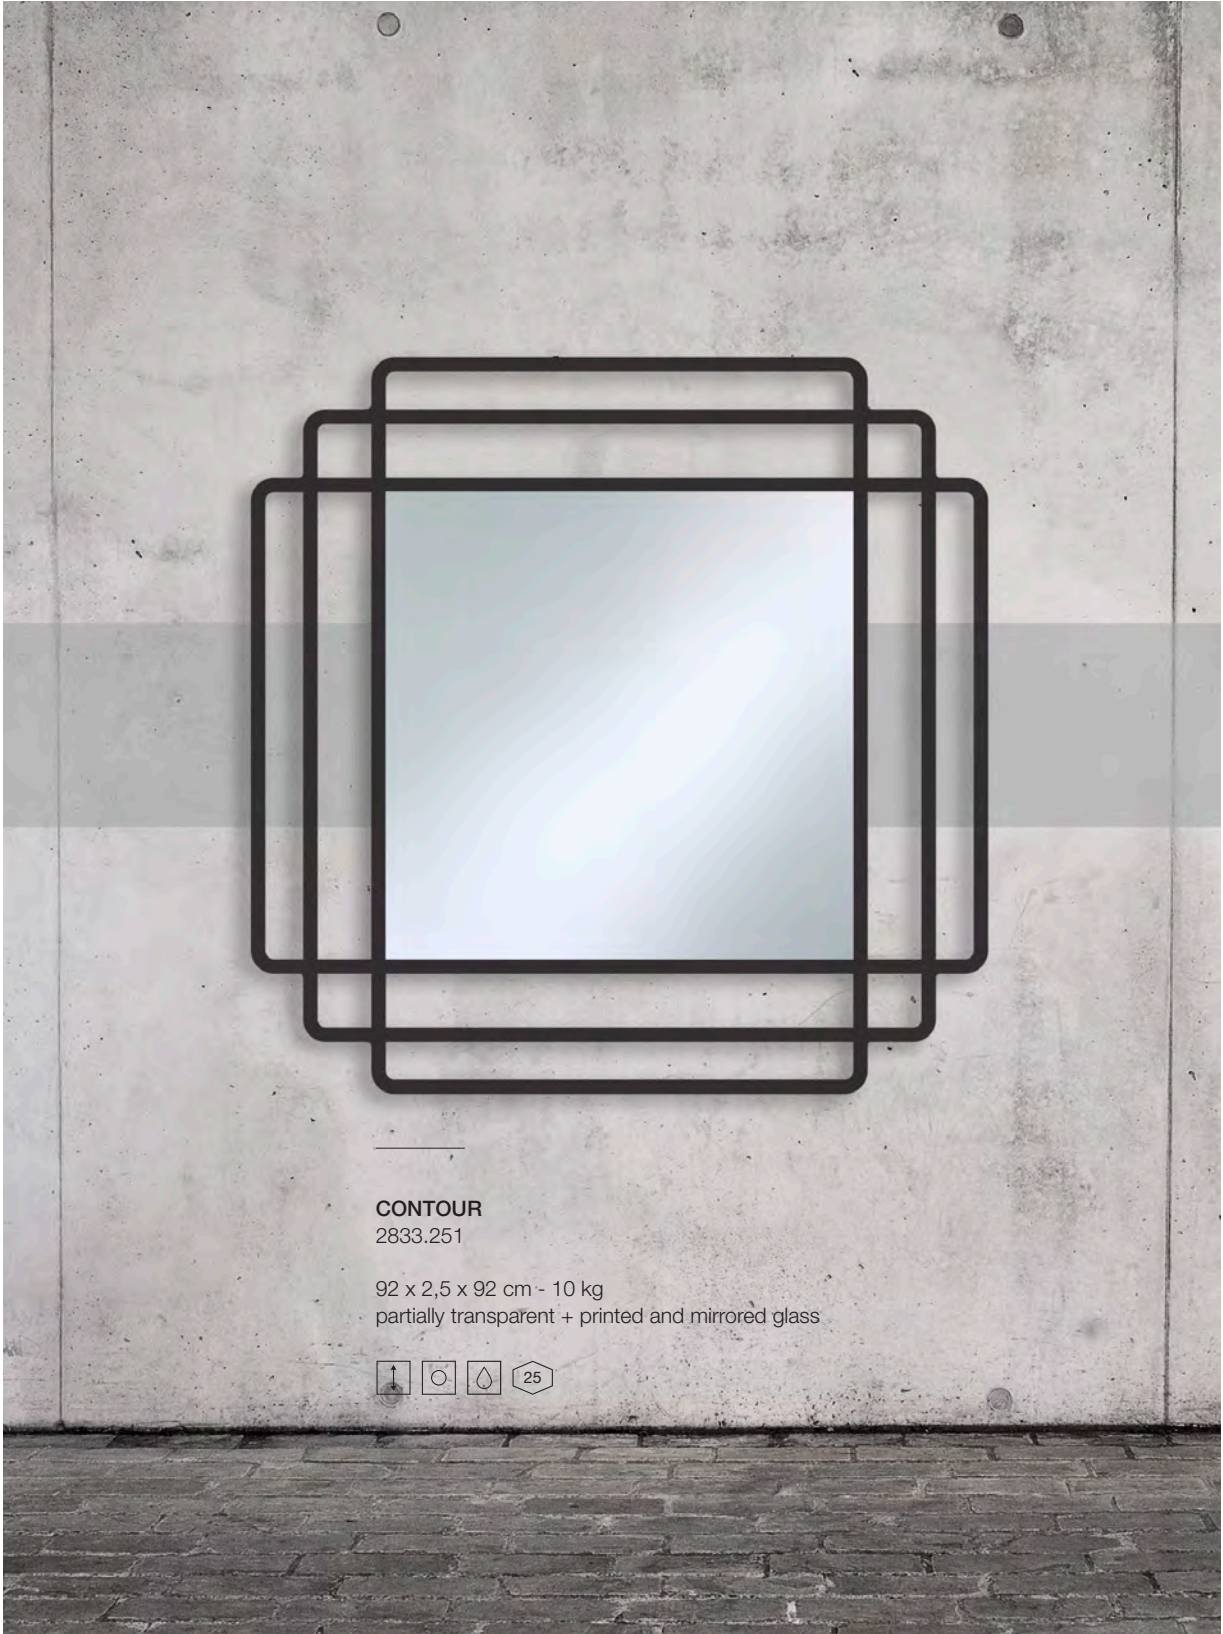

CONTOUR
2833.251

92 x 2,5 x 92 cm - 10 kg
partially transparent + printed and mirrored glass

7 years warranty
European product