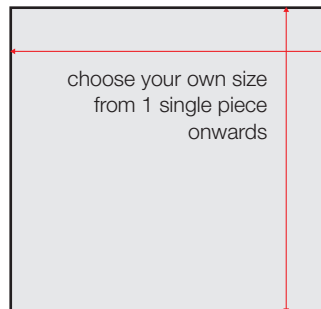

7 years warranty
European product