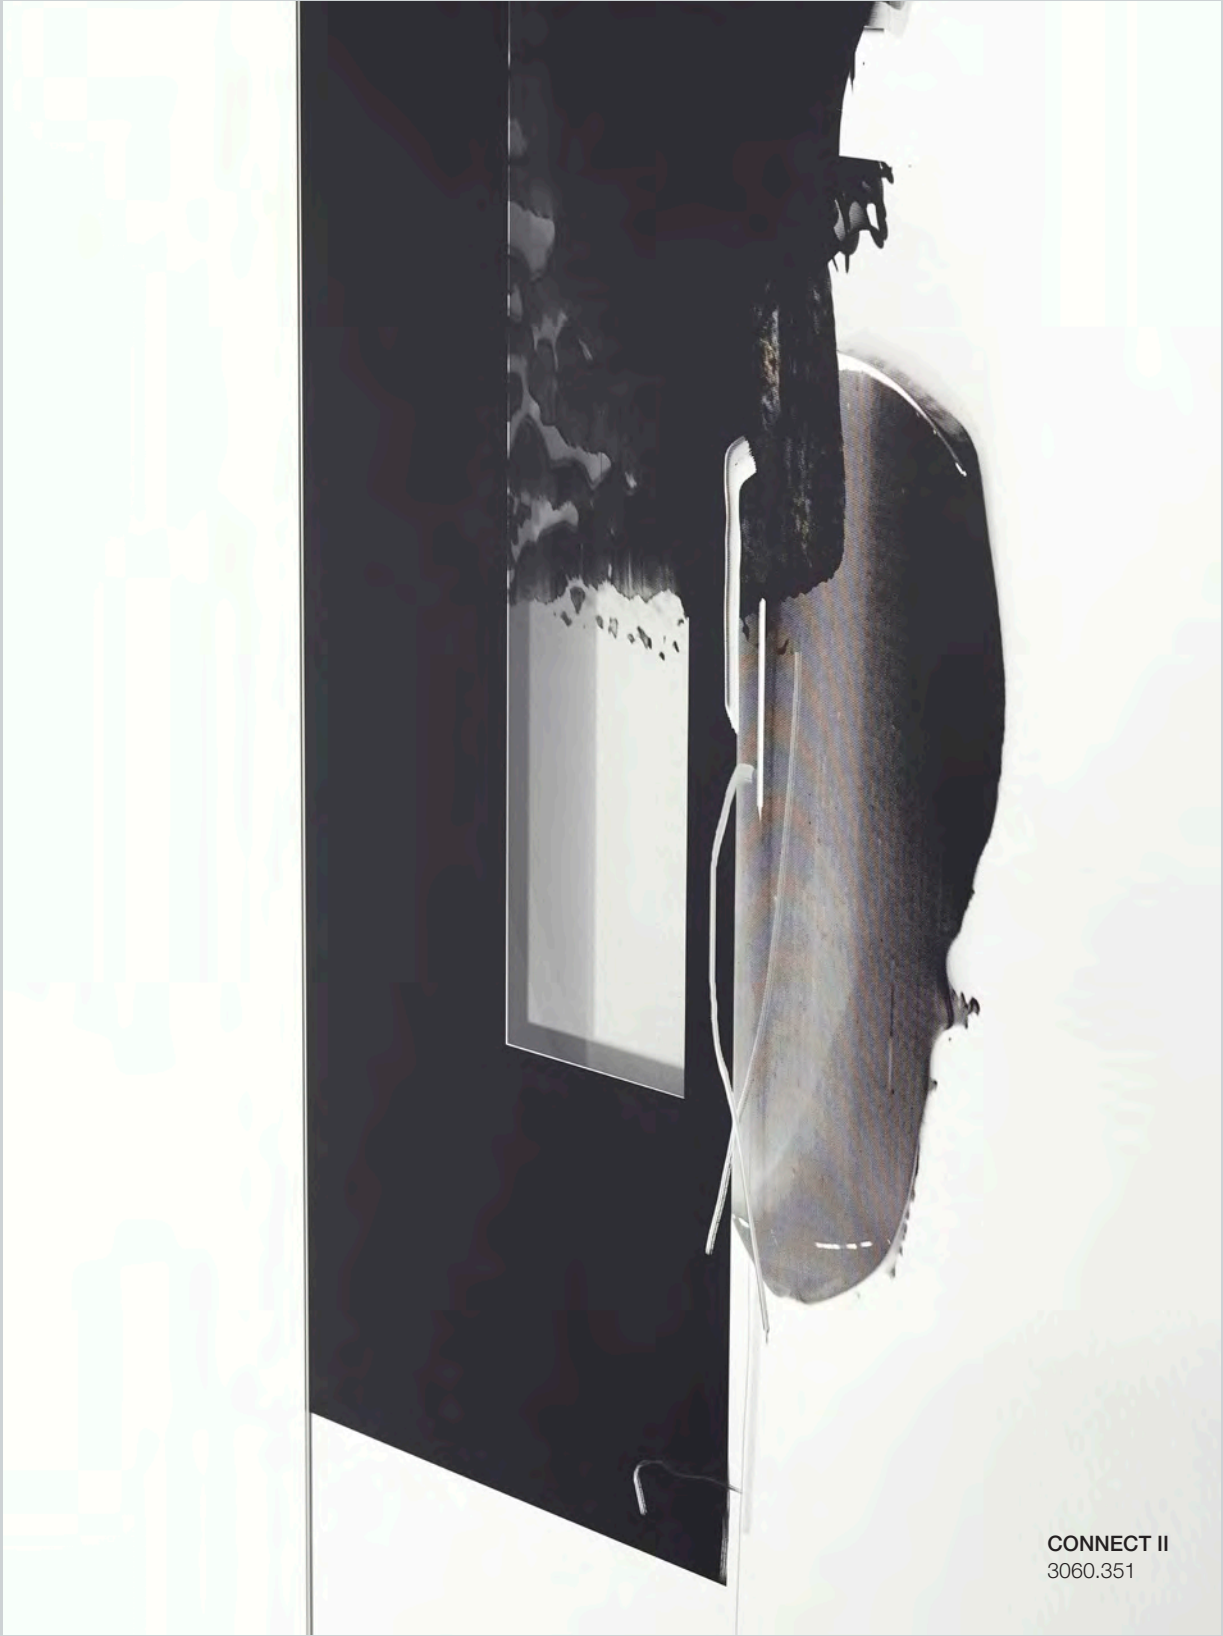

CONNECT II
3060.351