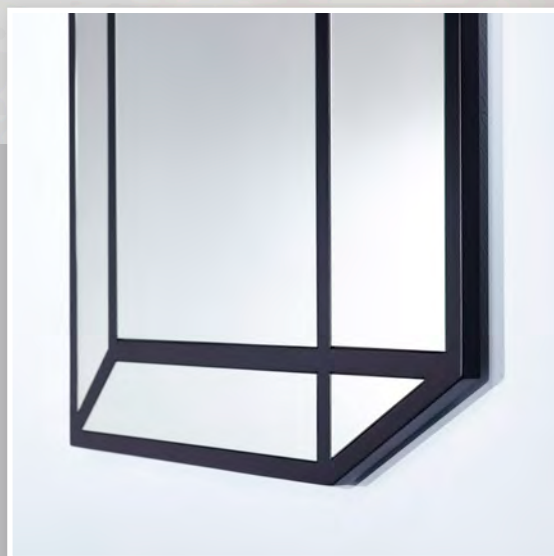

DELUSION

A deceptive shape creates confusion: is the cube coming forward or is it going backwards?
Combined in different directions you can make a wall full of illusion.