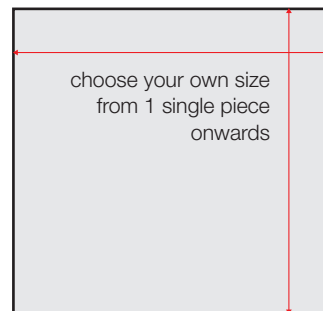

**METZ SILVER
HALL**
2836.362

57 x 2 x 147 cm - 10,5 kg
mirrored glass
+ synthetic frame