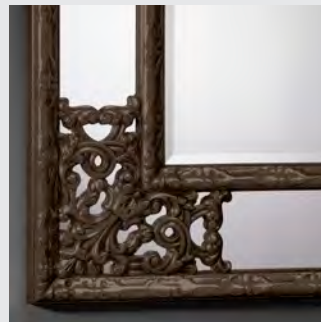

ANGOLO DARK
2015.182