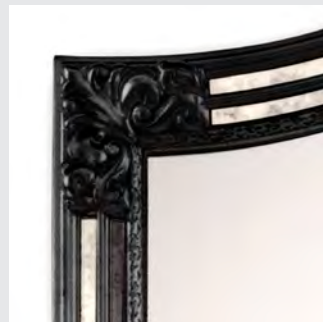

LEGEND BLACK
1930.051

LEGEND BEIGE
1930.041

LEGEND DARK
1930.081

LEGEND GOLD
1930.021

129 x 4 x 89 cm - 15,3 kg
mirrored glass + synthetic frame
+ hand applied metal leaf

Special finishes: see p. 124

7 years warranty
European product