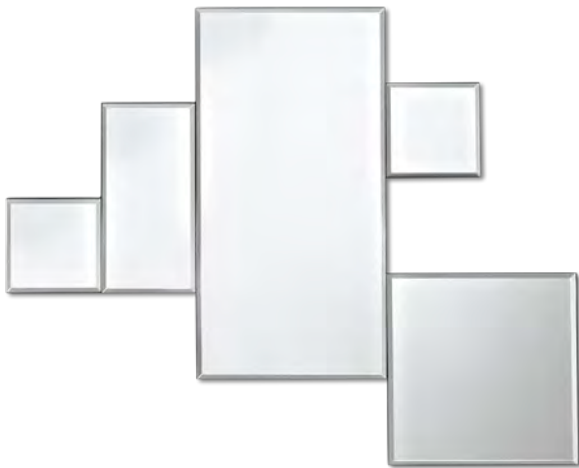

PUZZLE
9084.ASB

60 x 2 x 48 cm - 2,5 kg
mirrored glass + MDF