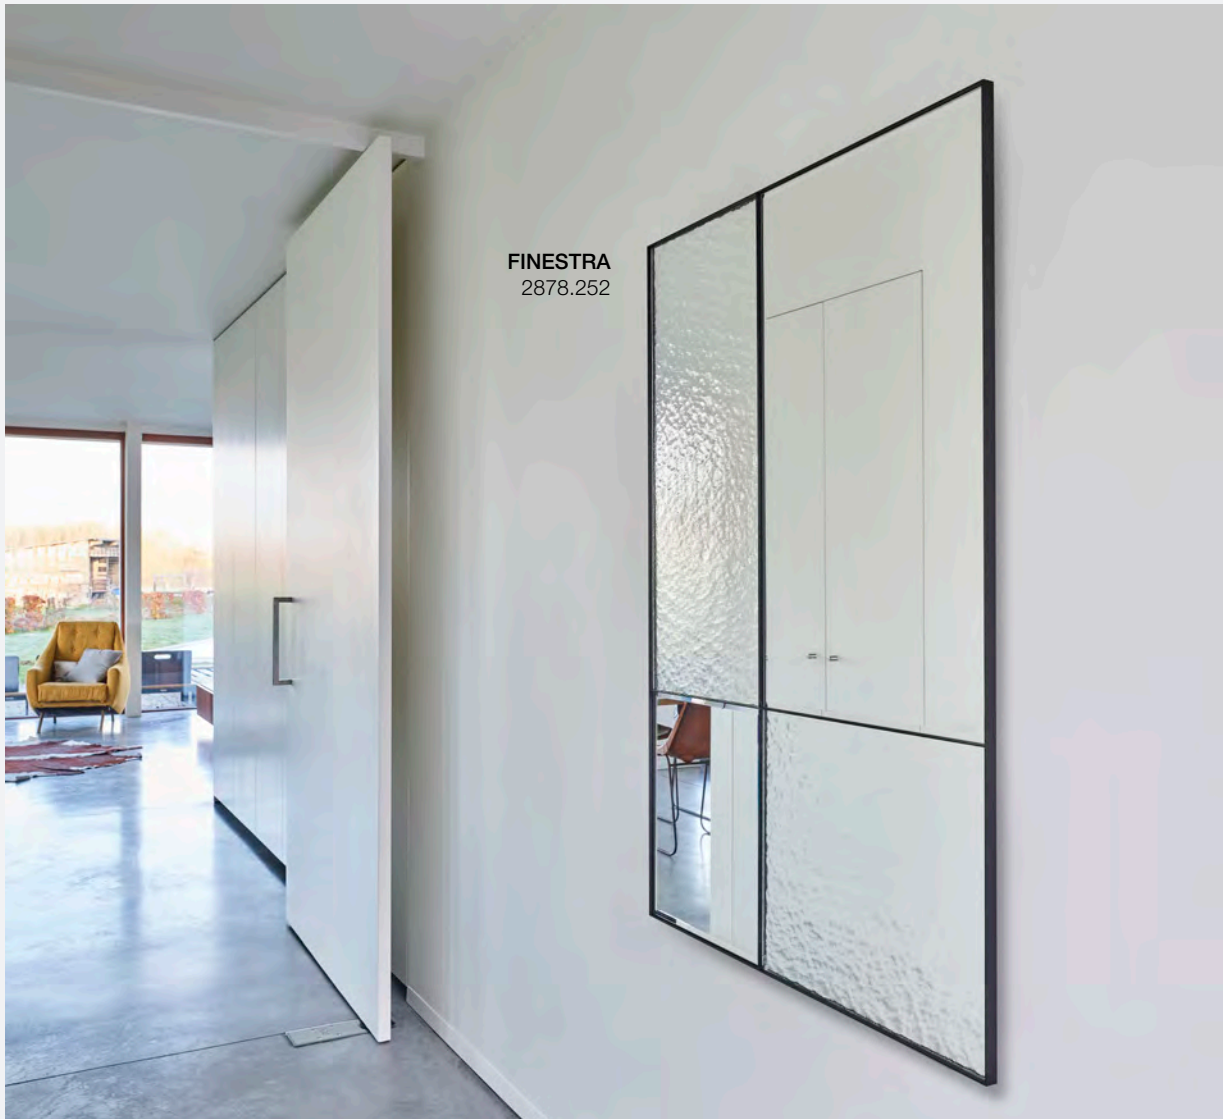

CORD DECO L
2813.201

CORD DECO
2813.101

CORD DECO
2813.101

58 x 2 x 58 cm - 7,5 kg
mirrored glass
+ textured glass

CORD DECO L
2813.201

96 x 2 x 96 cm - 18 kg
mirrored glass + textured glass

Also available in other finishes
Cord see p. 50

7 year warranty
European product

more information on www.deknuetmirrors.com

design: Esther Everaert

FINESTRA

The Finestra mirror is a combination of silvering experiments and inspiration found in architecture. **Silvering the textured glass** produces a surprisingly aesthetically-pleasing material.

FINESTRA
2878.252

FINESTRA
2878.252

80 x 2 x 120 cm - 13 kg
mirrored glass
+ textured glass
+ black metal frame

7 year warranty
European product

FINESTRA

Finestra evokes a sense of images from both vintage stained glass partitions and modern architecture.