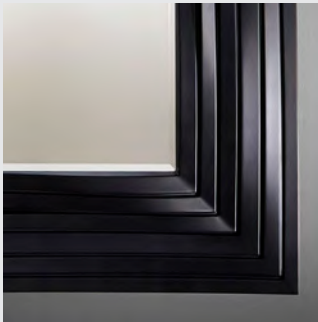

TOPO BLACK
2745.252