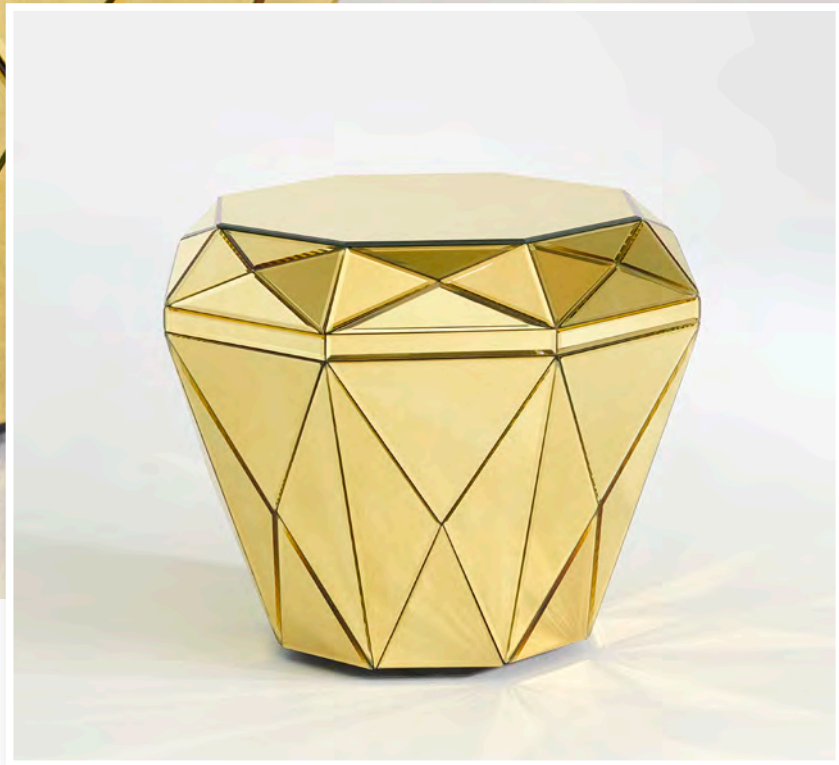

90 x 2 x 90 cm - 17 kg
mirrored glass + MDF

COUTURE TABLE
9999.BRK

100 x 33 x 76 cm - 16,5 kg
mirrored glass + wood + MDF
+ drawer

flat packed

GEM GOLD POUF
8086.AFK

55 x 55 x 45 cm - 26 kg
gold mirrored glass
+ MDF