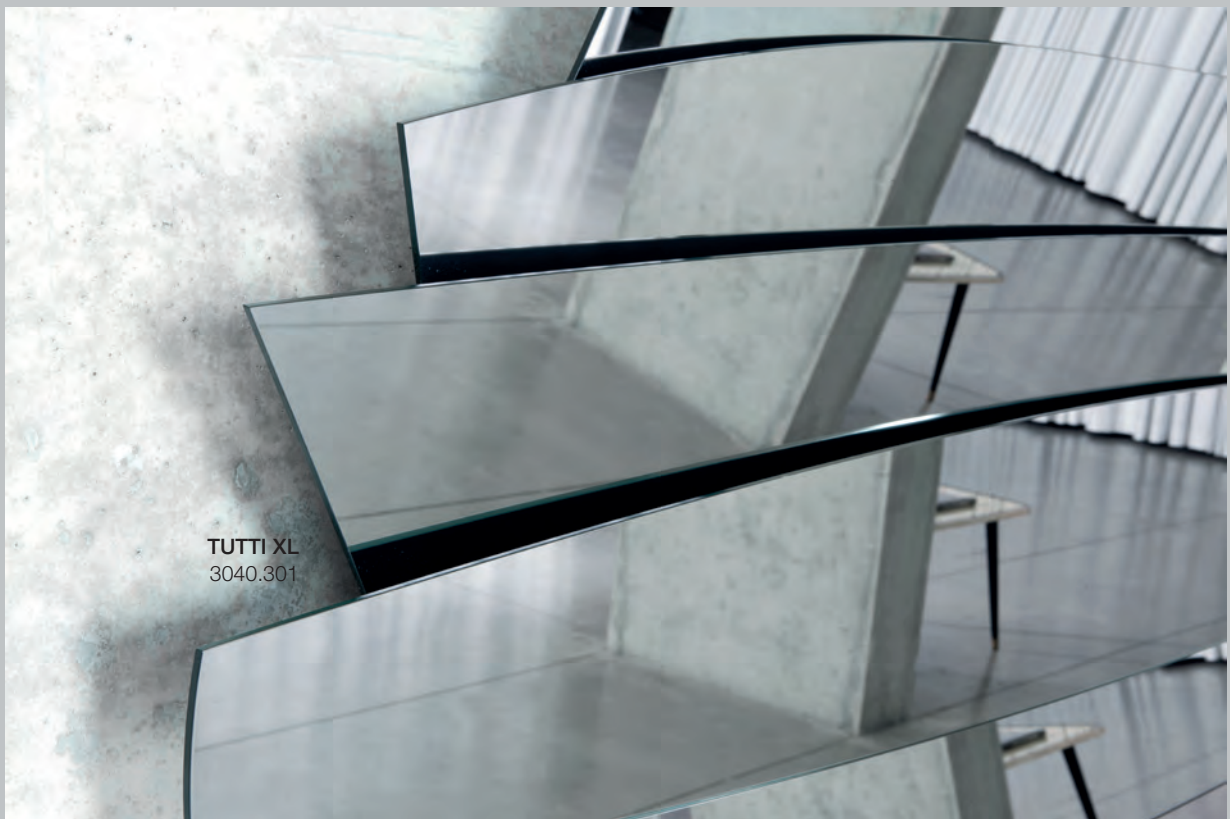

TUTTI XL

The **Tutti XL** sees everything, but it doesn't see you...
A careful arrangement of strips of mirrored glass breaks up the room. Each lamina, with perfectly polished edges, has been expertly cut to a thickness of 5 mm and is supported by a strong synthetic frame. The black back creates a finely-drawn shadow effect.
Hung vertically or horizontally, this mirror, with its fragmented reflections, is a real attention grabber.