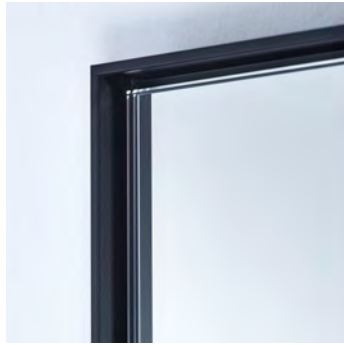

HOOP BRONZE M
2881.211

85 x 2 x 85 cm - 12 kg
mirrored glass
+ bronze metal frame

7 year warranty
European product

more information on www.deknuDTmirrors.com

LUCKA GOLD SMALL RECT.
2795.131

LUCKA BLACK SMALL RECT.
2795.151