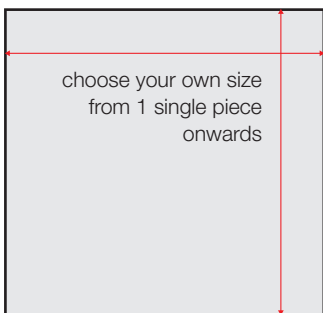

80 x 2 x 120 cm - 11 kg
mirrored glass
+ gold metal frame

**LUCKA FROSTED
GOLD XL**
2795.431

80 x 2 x 175 cm - 16 kg
mirrored glass
+ gold metal frame

**LUCKA FROSTED
GOLD HALL**
2795.331

40 x 2 x 175 cm - 9 kg
mirrored glass
+ gold metal frame