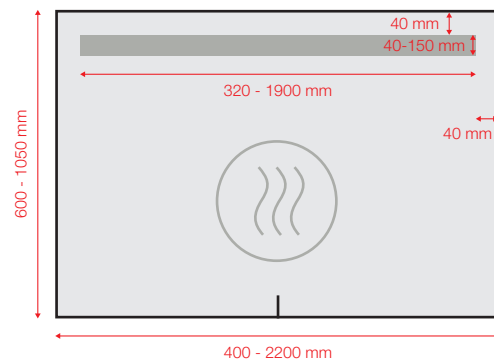

CUSTOM MADE from 1 piece onwards
minimum and maximum dimensions

Quality

- 7 year warranty. Guaranteed corrosion-proof
- European production

Functionality

- Effective lighting for make-up purposes
- LED light 3300 kelvin
- On/Off-sensor
- Optional mirror heating (B.Light PLUS)

Durability

- Led lifetime 30.000 hrs
- IP 44 and CE-certified for bathroom conditions
- IEC protection class: CLASS II

Customization

- Design and dimensions fully customizable per piece

Ecology

- Production according to European social and ecological standards

Technical specifications	B.Light 1 700 x 700 mm	B.Light 2 700 x 900 mm	B.Light 4 700 x 1400 mm
Illuminance (Lux at 50 cm distance)	250	270	310
Power consumption (W)	10	12	20
With heating map (W)	40	42	60

7 years warranty
European product