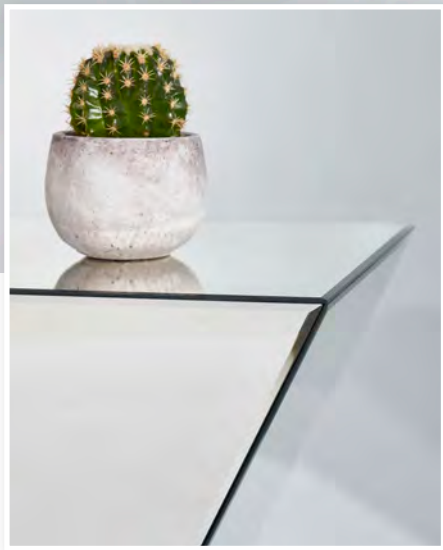

30 x 30 x 90 cm - 16,3 kg
mirrored glass + MDF

RIBBON L
8043.CZB

30 x 30 x 120 cm - 21,2 kg
mirrored glass + MDF

DUET
8090.BSK

52 x 38 x 60 cm - 22,3 kg
mirrored glass + MDF

DOMINO MIRROR
8055.ASN

65 x 2 x 100 cm - 12 kg
mirrored glass + MDF