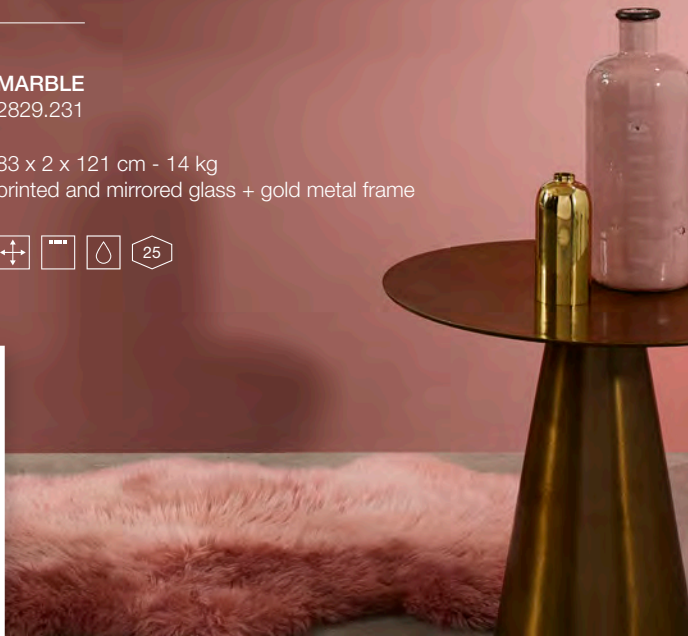

GRUNGE
2827.251

76 x 2,5 x 110 cm - 9 kg
printed and mirrored glass

7 years warranty
European product

DRIP GOLD
2828.201

76 x 2,5 x 110 cm - 9 kg
printed and mirrored glass
+ hand applied gold metal leaf

MARBLE
2829.231

83 x 2 x 121 cm - 14 kg
printed and mirrored glass + gold metal frame

7 years warranty
European product

VERSAILLES
2824.202

106 x 2,5 x 125 cm - 21,5 kg
partially transparent and
mirrored glass

FLORES
2851.251