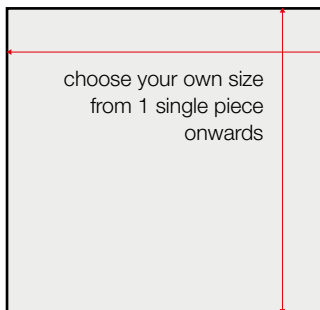

KYO RECT.
2867.251

89 x 2,2 x 129 cm - 13,2 kg
mirrored glass
+ wooden frame

KYO HALL
2867.351

49 x 2,2 x 184 cm - 10,1 kg
mirrored glass
+ wooden frame

KYO XL
2867.451

89 x 2,2 x 184 cm - 15,6 kg
mirrored glass
+ wooden frame