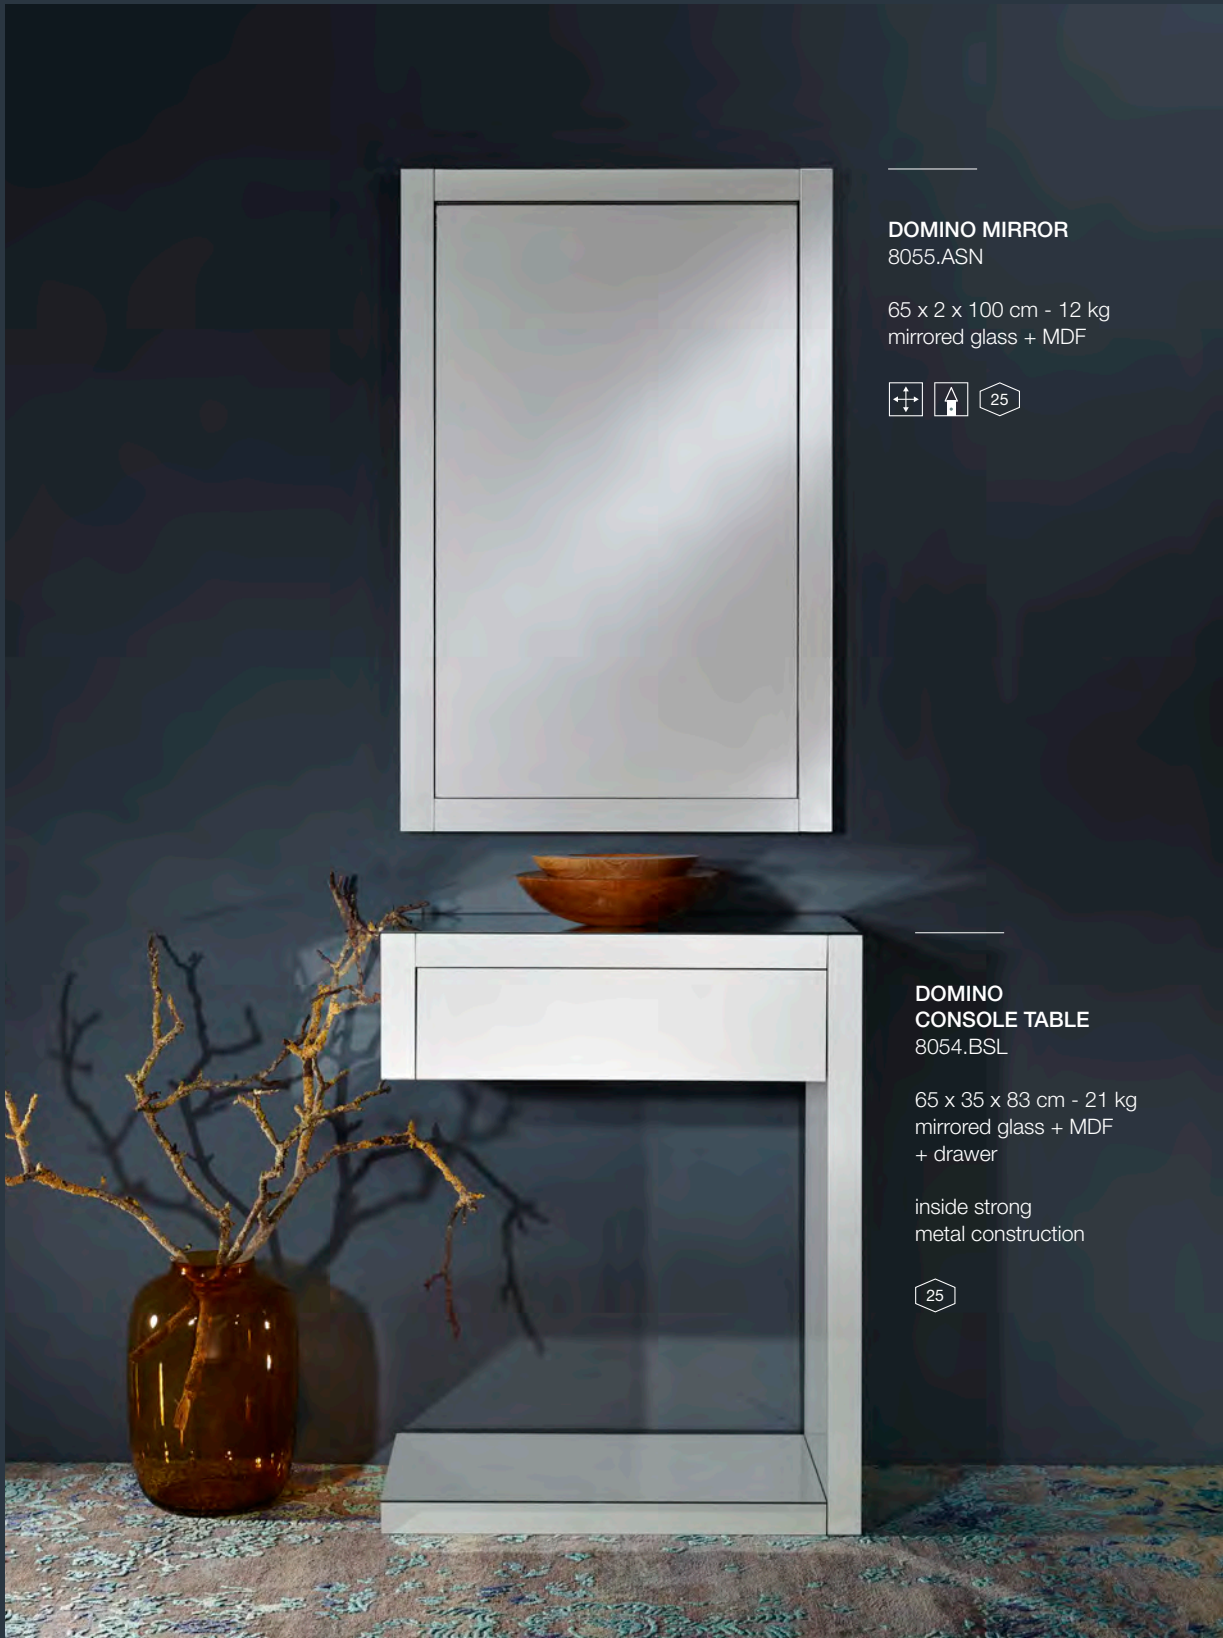

59 x 51 x 49 cm - 12 kg
mirrored glass + MDF

BOX MIRROR S
9053.AZB

46 x 46 x 48 cm - 23 kg
mirrored glass + MDF

CARO
8052.ASK

50 x 42 x 59 cm - 31 kg
mirrored glass + MDF
+ soft close drawers

RIBBON M
8043.BZB

30 x 30 x 90 cm - 16,3 kg
mirrored glass + MDF

RIBBON L
8043.CZB

30 x 30 x 120 cm - 21,2 kg
mirrored glass + MDF

DUET
8090.BSK

52 x 38 x 60 cm - 22,3 kg
mirrored glass + MDF

DOMINO MIRROR
8055.ASN

65 x 2 x 100 cm - 12 kg
mirrored glass + MDF

**DOMINO
CONSOLE TABLE**
8054.BSL

65 x 35 x 83 cm - 21 kg
mirrored glass + MDF
+ drawer

inside strong
metal construction

DOMINO

An extraordinary ensemble, yet simple and stylish, asymmetric and, deceiving, it's as if the top floats. A must-have in your hall, with a drawer for storing all your accessories. Mirror and table are meant to be together, simplicity can be beautiful.

AMICO MIRROR
9086.ASK

100 x 30 x 83 cm - 30,5 kg
mirrored glass + MDF
+ soft close drawer

flat packed

GENTLY S
9942.ASK

40 x 30 x 60 cm - 6 kg
mirrored glass + wood
+ MDF + drawer

flat packed

COUTURE SQUARE
9998.ARN