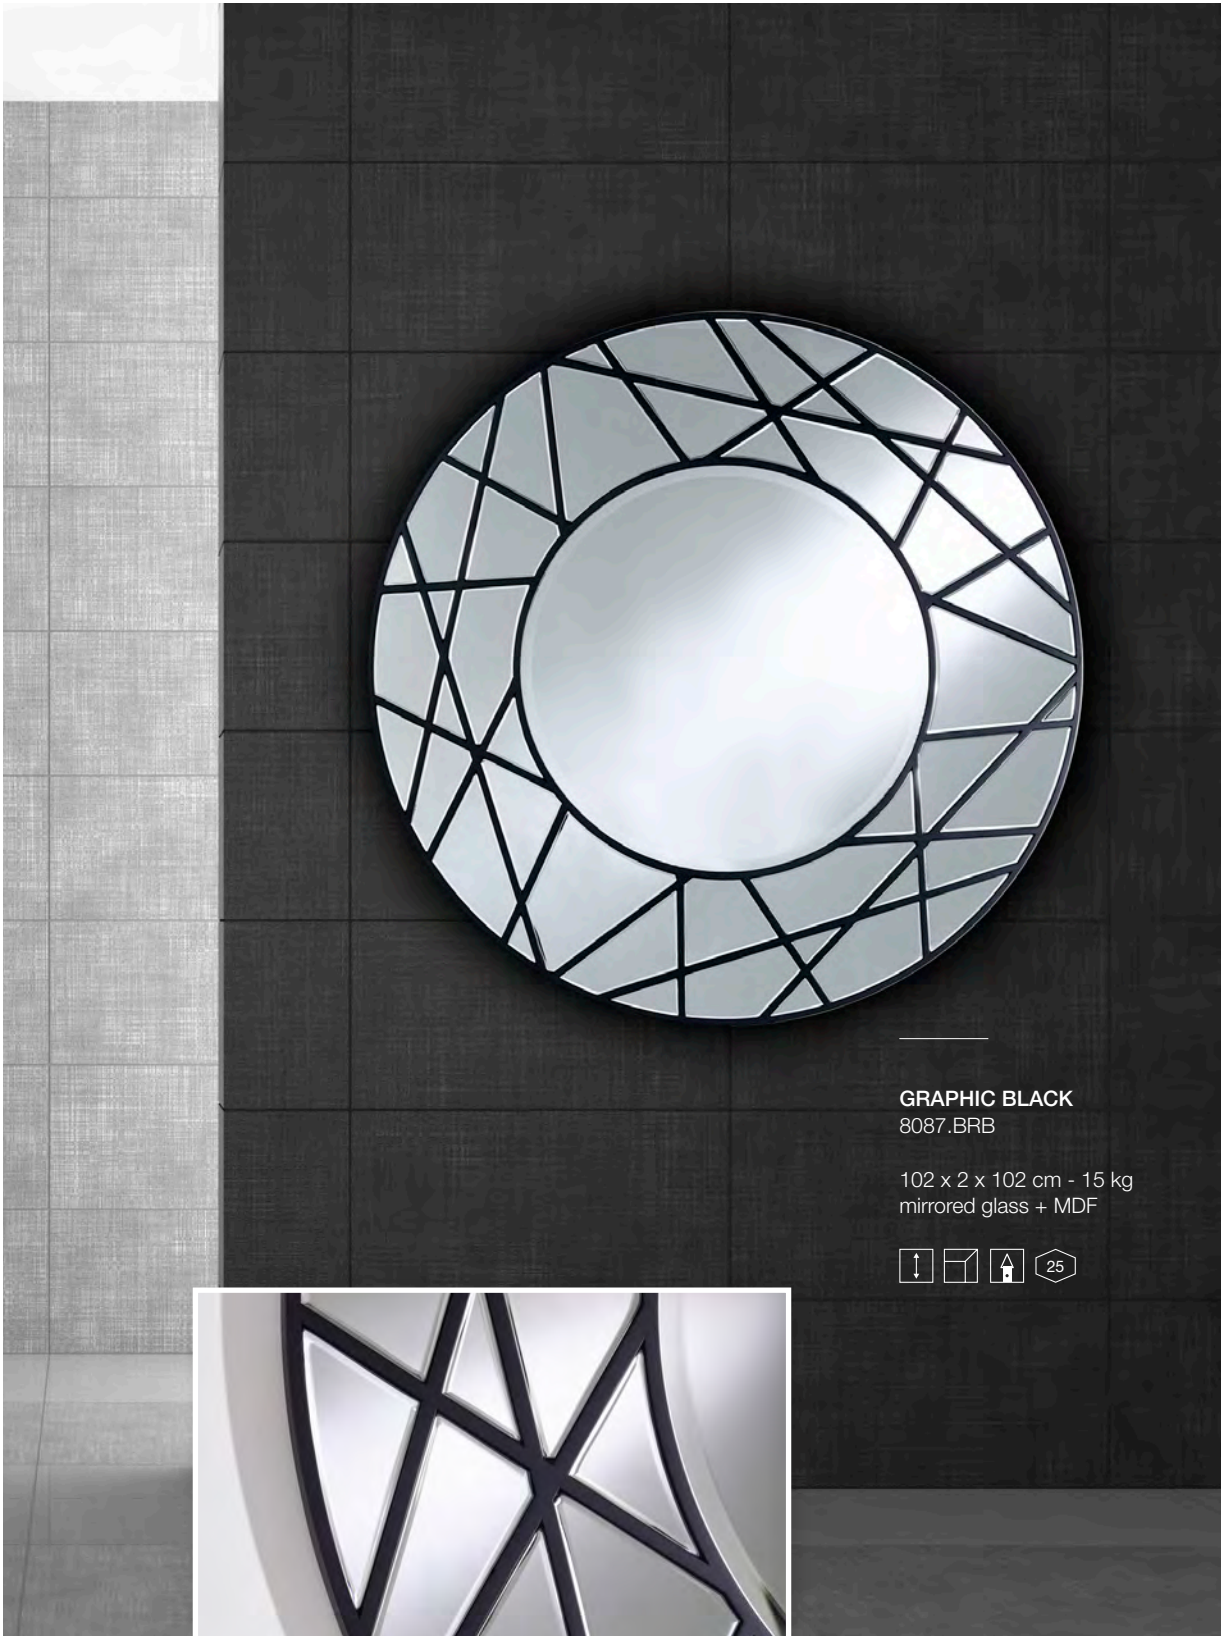

SOLID HALL

8105.CSN

45 x 4 x 115 cm
6 kg
mirrored glass
+ solid oak

FIFI
8100.ASB

81 x 2 x 84 cm - 11,5 kg
mirrored glass + copper
coated metal frame

SPEED
8101.BGN

100 x 2 x 100 cm - 18 kg
mirrored glass + brushed
brass coated metal frame
+ MDF