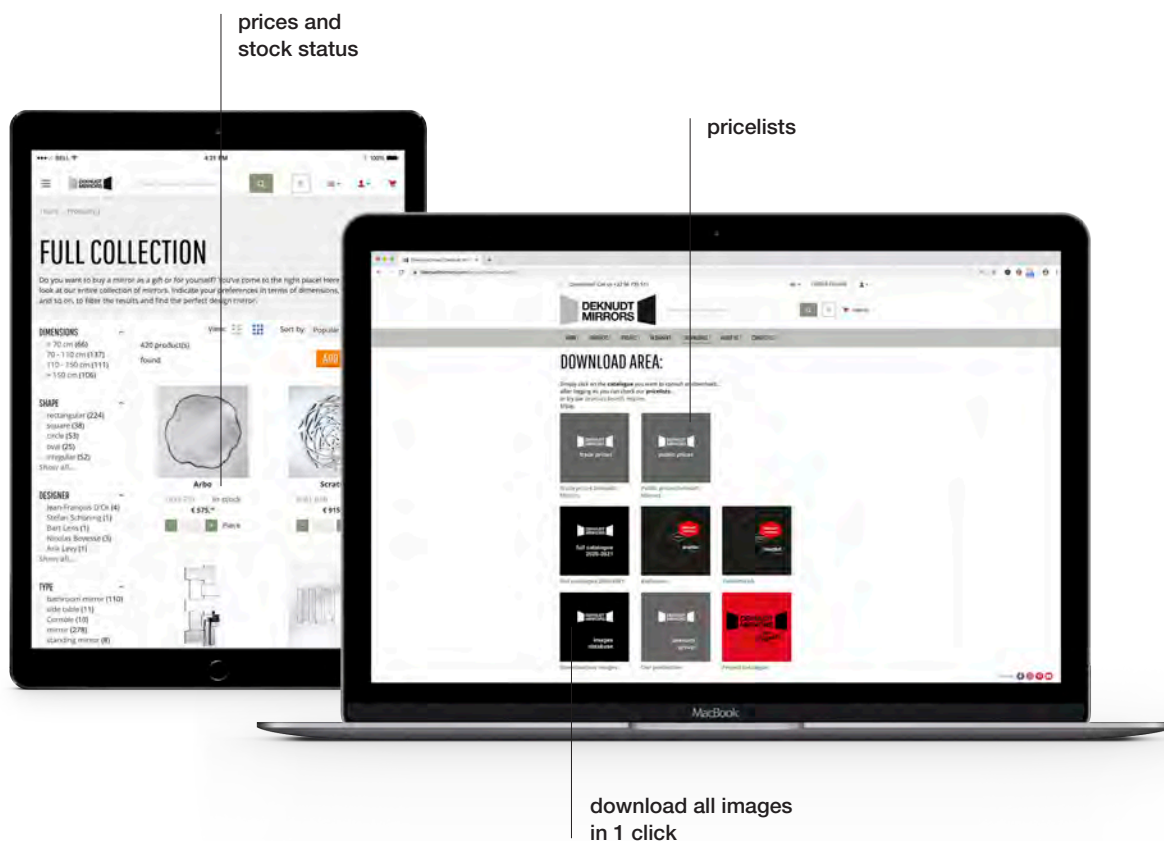

Login and order online

Your personal login will open following extra features:

- Easy **online ordering**
- Check **stock status and prices**
- **Download zone** for images and pricelists

e-mail address

your e-mail address

password (dmonline + customer number)

dmonlinexxxxxxx

No login yet?

Contact us at contact@deknudtmirrors.com