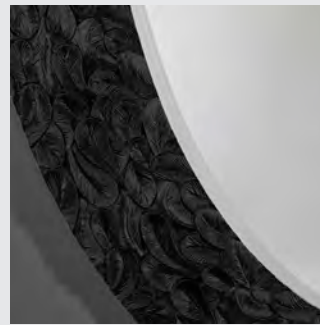

ICARUS - special finishes

METALLIC

ICARUS GOLD
2608.222

ICARUS COPPER
2608.232

ICARUS TITAN
2608.292

COLOUR

ICARUS WHITE
2608.272

ICARUS BLACK
2608.252