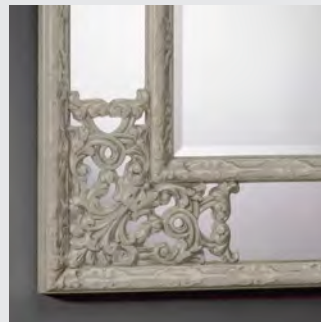

ANGOLO BEIGE
2015.142