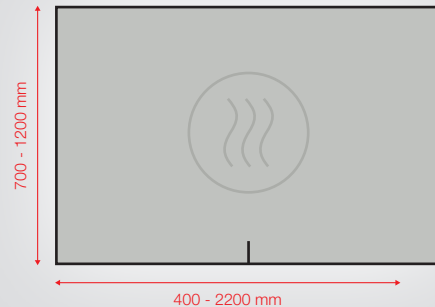

CUSTOM MADE from 1 piece onwards
minimum and maximum dimensions

Quality

- 7 year warranty. Guaranteed corrosion-proof
- European production

Functionality

- Indirect ambient lighting
- LED light 4000-4500 kelvin
- On/Off-sensor
- Optional mirror heating (B.Ambi PLUS)

Durability

- Led lifetime 30.000 hrs
- IP 44 and CE-certified for bathroom conditions
- IEC protection class: CLASS II

Customization

- Design and dimensions fully customizable per piece

Ecology

- Production according to European social and ecological standards

Technical specifications	B.Ambi 1 700 x 700 mm	B.Ambi 2 700 x 900 mm	B.Ambi 4 700 x 1400 mm
Power consumption (W)	20	23	30
With heating map (W)	50	53	70

7 years warranty
European product