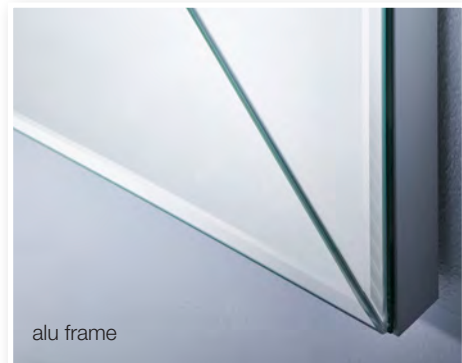

BASTA ALU HALL
2856.391

**BASTA BLACK
HALL**
2856.351

60 x 4 x 180 cm - 15 kg
mirrored glass
+ alu frame

BASTA ALU XL
2856.491

BASTA BLACK XL
2856.451

100 x 4 x 200 cm - 28 kg
mirrored glass
+ alu frame

choose your frame