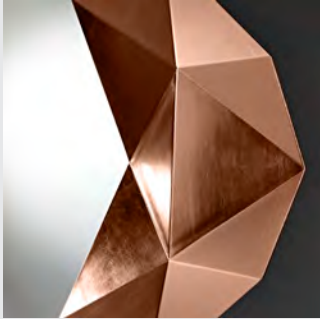

PRECIOUS - special finishes

METALLIC

PRECIOUS
COPPER
2693.131