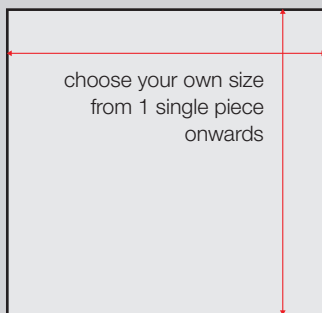

**LORCA SILVER
RECTANGLE**
2858.262

91 x 3 x 121 cm - 10 kg
mirrored glass
+ wooden frame

LORCA SILVER XL
2858.462

86 x 3 x 186 cm - 16 kg
mirrored glass
+ wooden frame

**LORCA SILVER
HALL**
2858.362

59 x 3 x 149 cm - 12 kg
mirrored glass
+ wooden frame