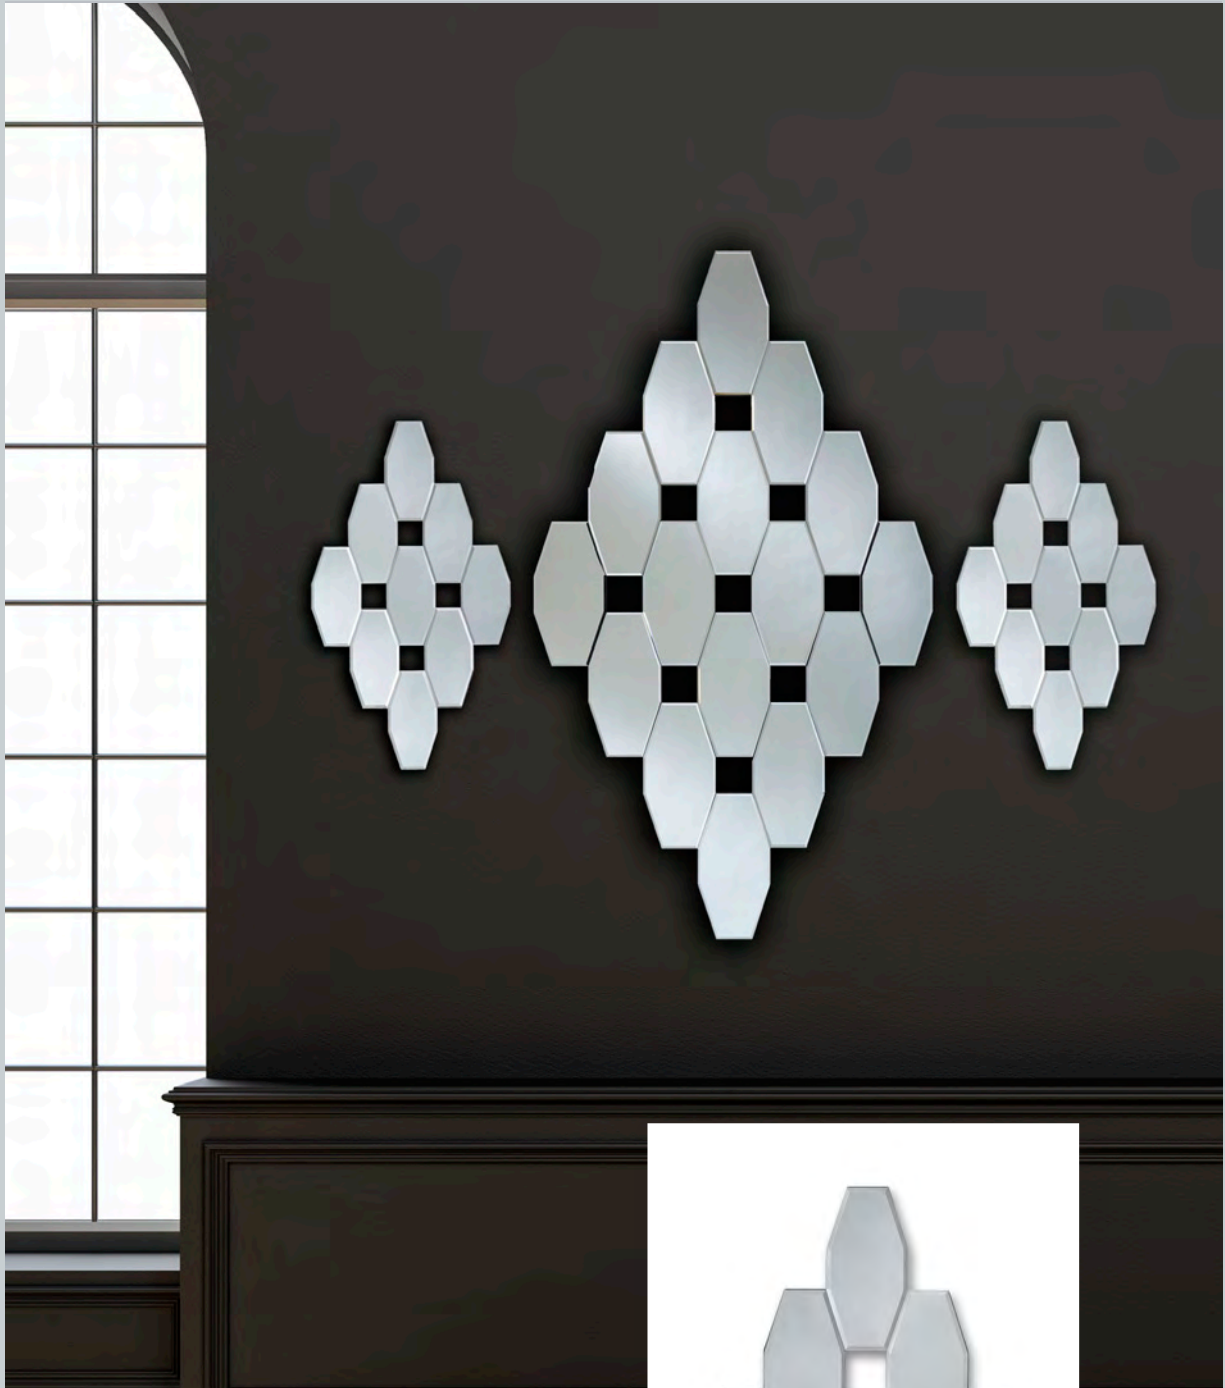

RADIUS L BLACK
8046.CRN

78 x 6 x 78 cm - 7,2 kg
mirrored glass + MDF

RADIUS L WHITE
8046.CJN

78 x 6 x 78 cm - 7,2 kg
mirrored glass + MDF

RADIUS M OAK
8046.BWN

60 x 5 x 60 cm - 5 kg
mirrored glass + MDF
+ oak veneer

SIDE BY SIDE

Narrow beveled mirror parts in different sizes are carefully fixed side by side.
A playful, yet stylish appearance which fragments and reflects your living space.
Horizontally or vertically: the choice is yours.