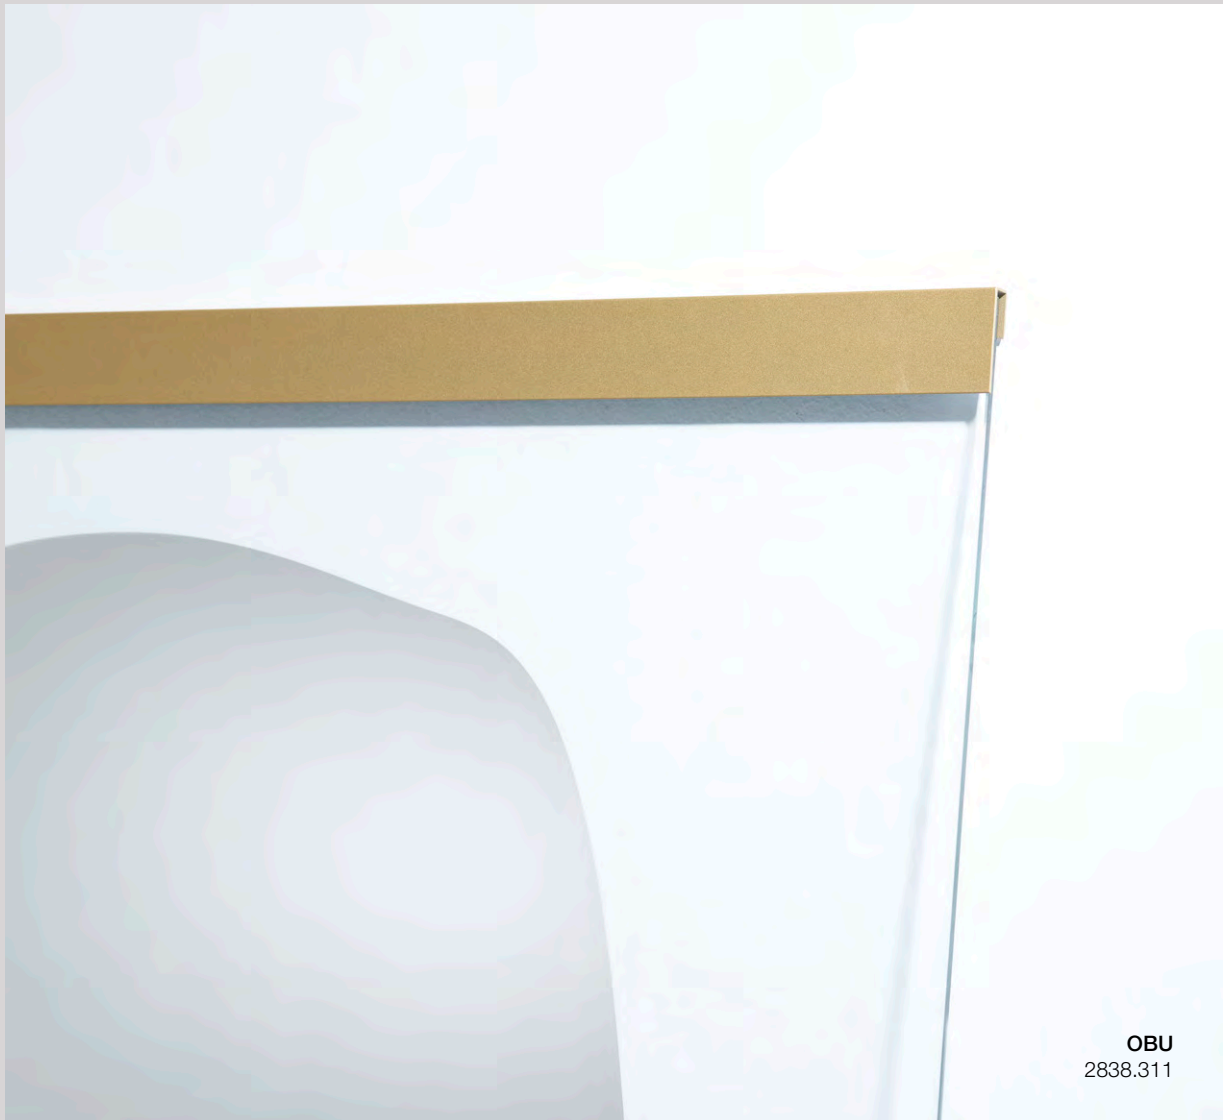

OBU
2838.311