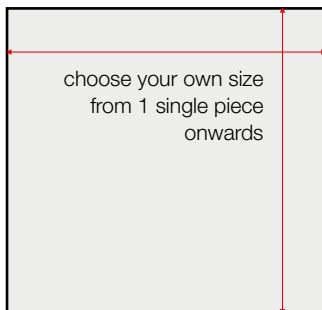

7 year warranty
European product

more information on www.deknuftmirrors.com