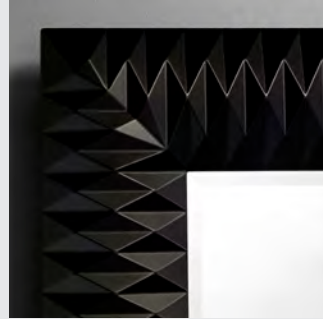

COLOUR

NICK L BLACK
2758.252