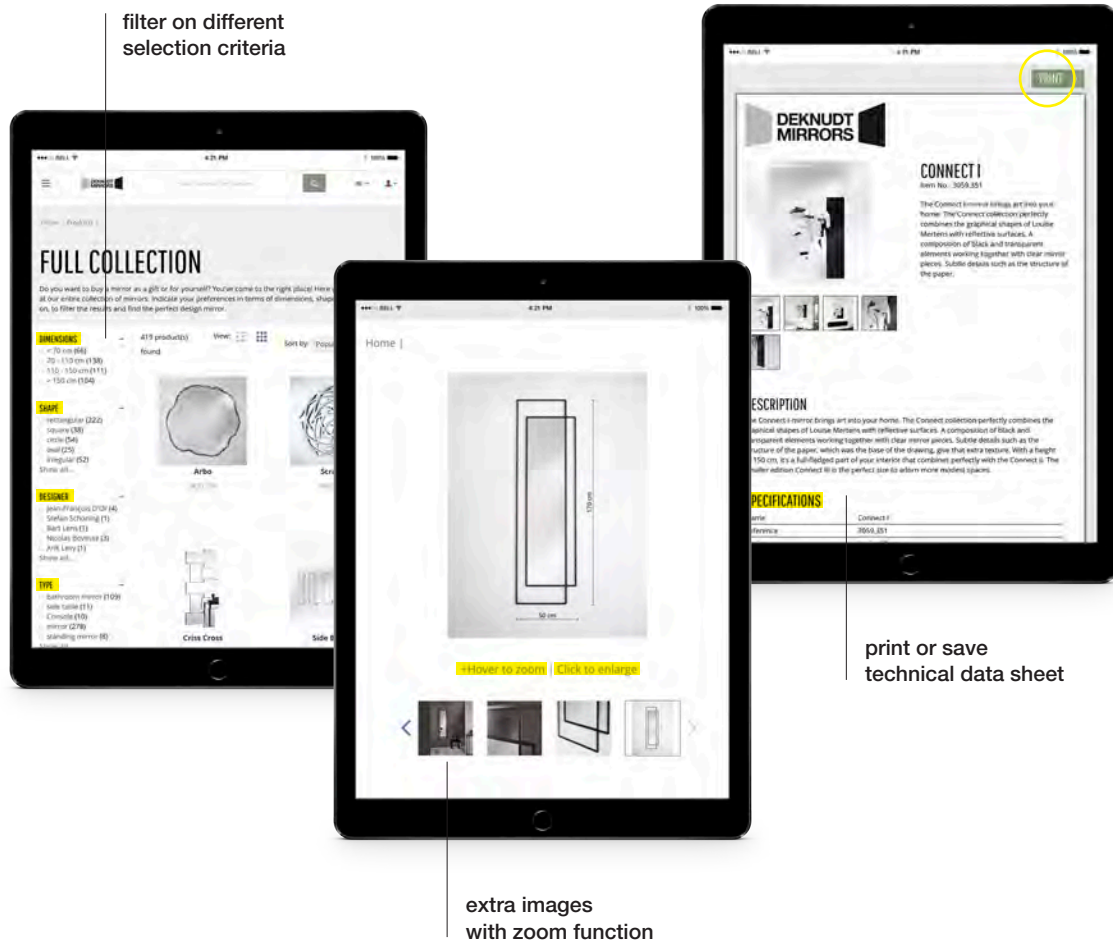

Outlet up to -60%.
Check website for full collection
www.deknudtmirrors.com
Products > Outlet.

Check out our website

www.deknuudtmirrors.com

Full website in 4 languages: EN, FR, DE, NL.

Website advantages even without login:

- Search by **selection criteria**
- View **technical data sheet**
- **Additional product photo's** with zoom function
- Download **digital catalogues**

NL

Onze website: Check it out!

Volledige website in 4 talen:
EN, FR, DE, NL.