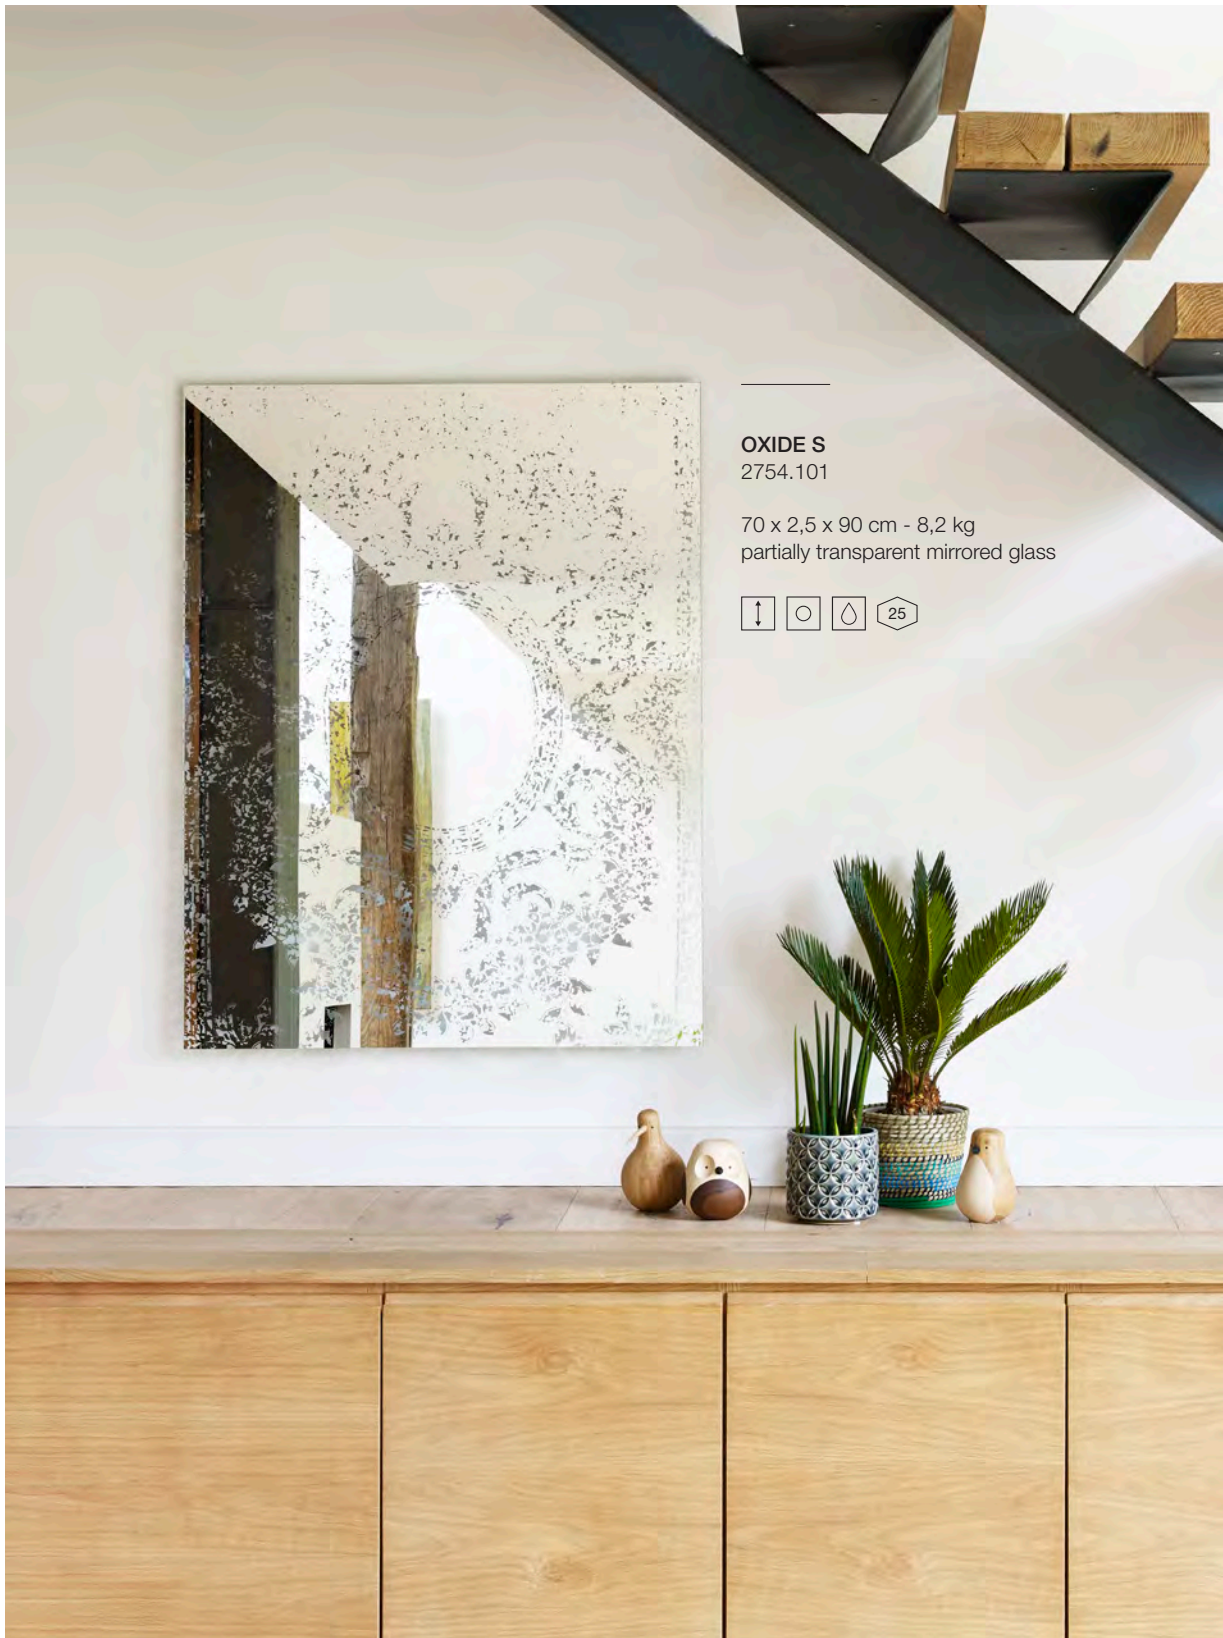

OXIDE
2754.201

101 x 2,5 x 142 cm - 24 kg
partially transparent mirrored glass

7 years warranty
European product

more information on www.deknuDTmirrors.com

OXIDE S
2754.101

70 x 2,5 x 90 cm - 8,2 kg
partially transparent mirrored glass

**OXIDE
BRONZE**
2754.231

101 x 2,5 x 142 cm - 24 kg
printed and mirrored glass

**OXIDE
BRONZE S**
2754.131

70 x 2,5 x 90 cm - 8,2 kg
printed and mirrored glass

7 years warranty
European product

ZORA GOLD
2821.202

105 x 3 x 105 cm - 12 kg
mirrored glass
+ hand applied gold metal leaf

YOKO BRONZE
2823.231

105 x 2,5 x 105 cm
15 kg
partially transparent
printed and
mirrored glass

7 years warranty
European product

design: Alain Monnens

FADE

Where does the mirror start and the wall end?
Fading very, very slowly from silvered mirror to transparent glass,
this contemporary frameless design integrates smoothly with the colour of your wall.