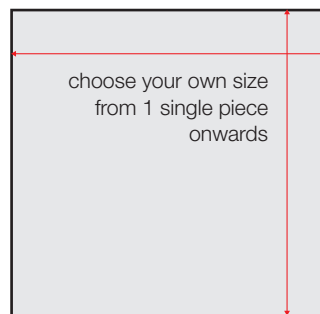

**PINTO SILVER
HALL**
2812.362

58 x 2 x 148 cm - 12 kg
mirrored glass
+ wooden frame