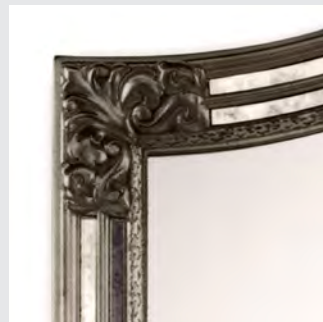

LEGEND BLACK
1930.051

LEGEND BEIGE
1930.041

LEGEND DARK
1930.081

LEGEND GOLD
1930.021

129 x 4 x 89 cm - 15,3 kg
mirrored glass + synthetic frame
+ hand applied metal leaf

Special finishes: see p. 124

7 years warranty
European product