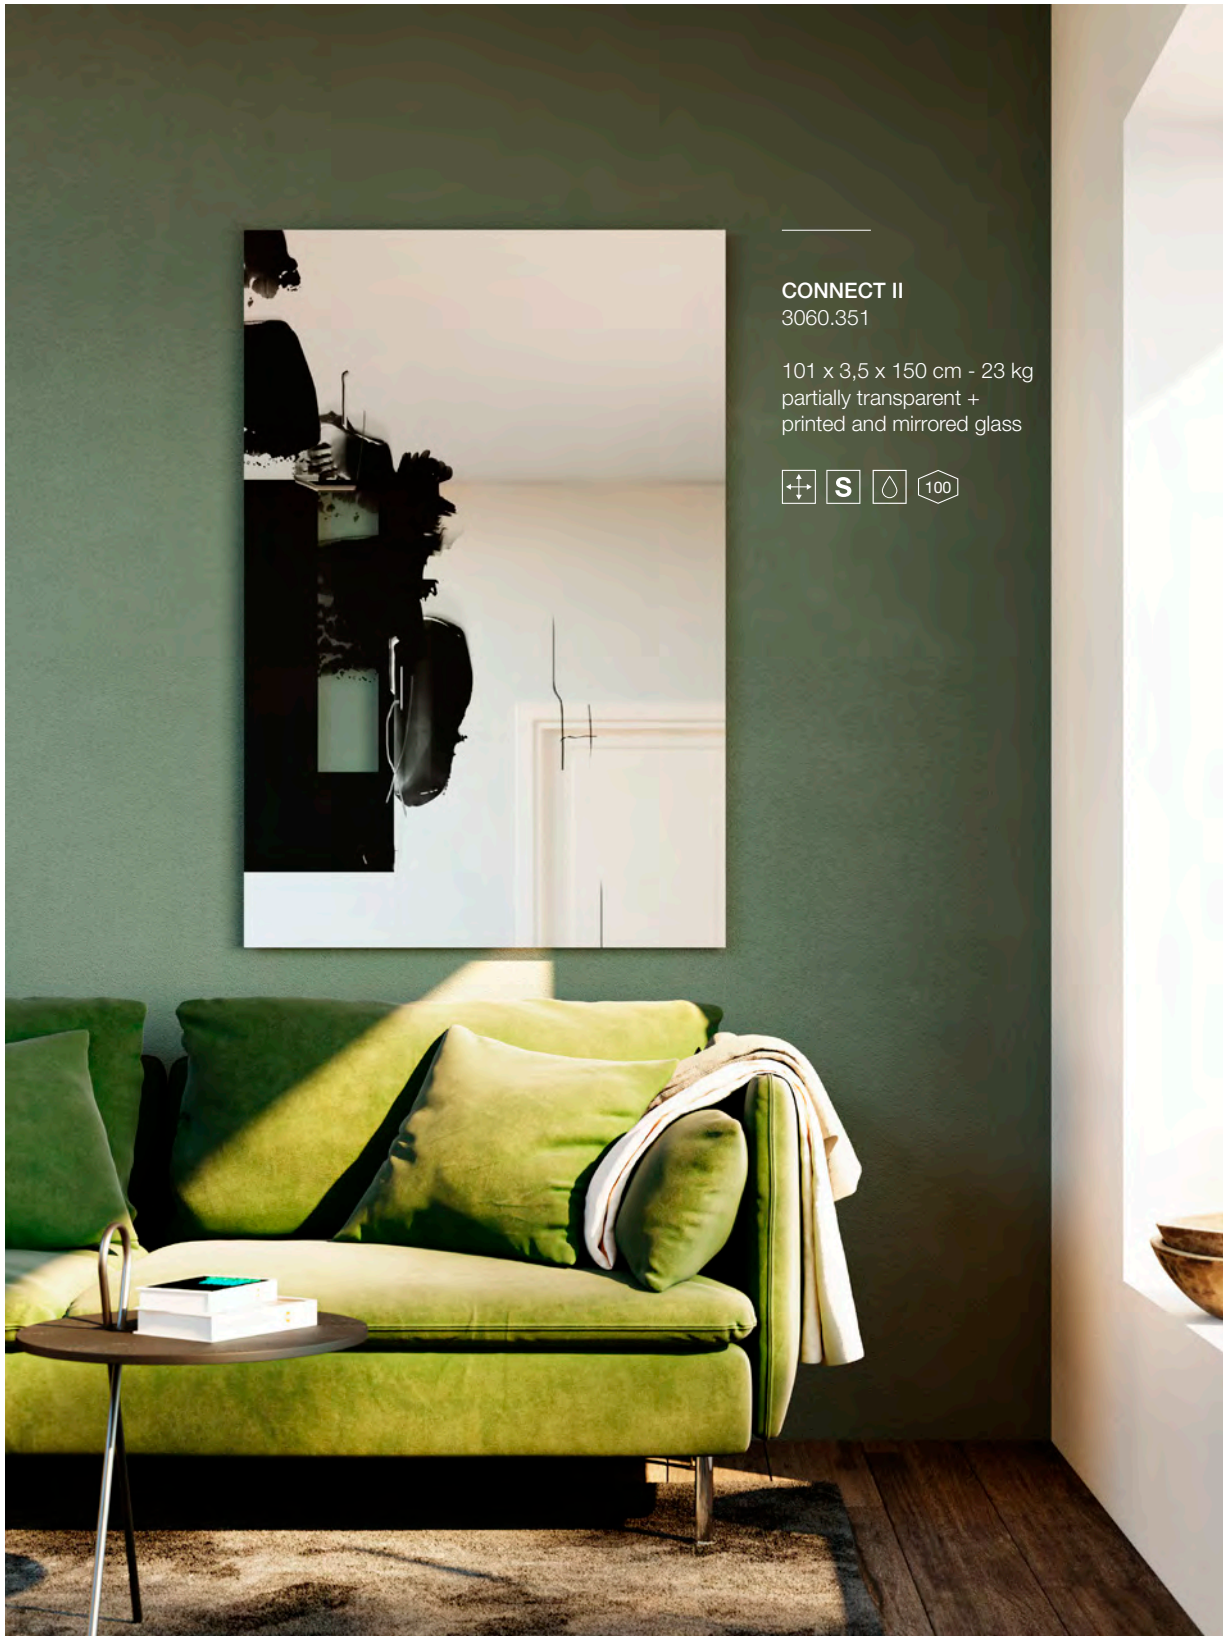

CONNECT II
3060.351

101 x 3,5 x 150 cm - 23 kg
partially transparent +
printed and mirrored glass

7 years warranty
European product