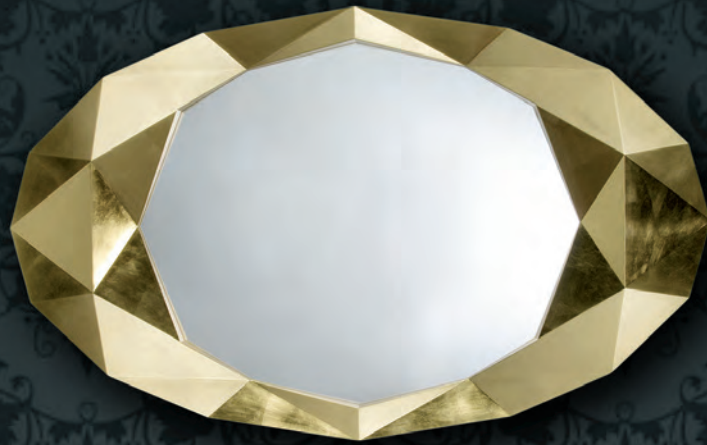

PRECIOUS GOLD
2693.111

93 x 9 x 152 cm
16 kg
mirrored glass +
synthetic frame +
hand applied
metal leaf