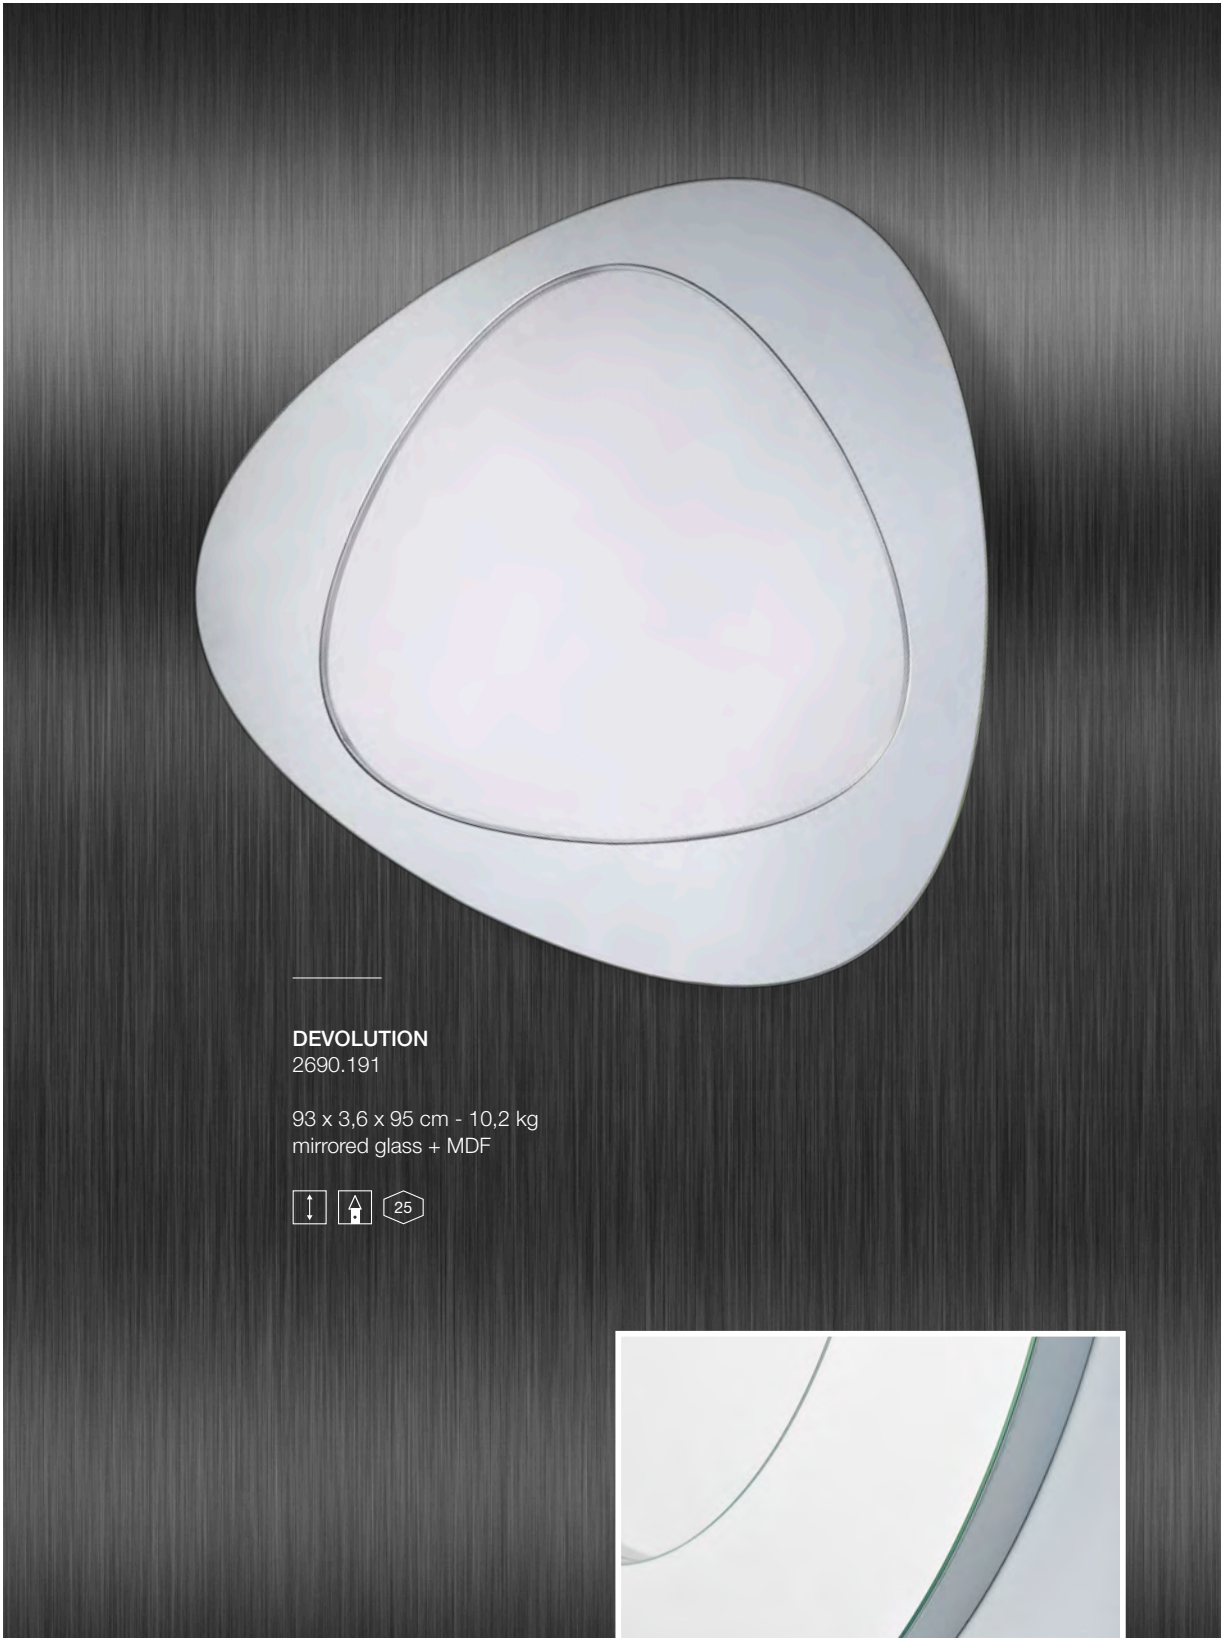

LOLA CLEAR
2841.301

35 x 2 x 160 cm - 5 kg
mirrored glass + metal hook

7 years warranty
European product

more information on www.deknuDTmirrors.com

design: Jean-François D'Or

ELISABETH wall

Elisabeth Wall is a functional hall mirror, held in a little solid oak bench. The simple rounded forms are soft and typically feminine. The contrast between both materials is remarkable: the natural wood embraces or supports the fragile mirror glass. **Elisabeth Wall** offers a spot for precious belongings on an elegant oak shelf.

ELISABETH WALL
3045.371

**ELISABETH
WALL**

3045.371

71 x 14 x 170 cm - 16 kg
mirrored glass + solid oak

7 years warranty
European product

more information on www.deknuDTmirrors.com

SPHERE
9964.ARB

83 x 2 x 110 cm - 13,5 kg
printed and mirrored glass

PEBBLES
2597.451

83 x 4 x 125 cm - 17 kg
mirrored glass
+ lacquered glass
turning suspension

7 years warranty
European product

DEVOLUTION
2690.191

93 x 3,6 x 95 cm - 10,2 kg
mirrored glass + MDF

RADO
2855.291

123 x 4,5 x 123 cm - 18 kg
mirrored glass + solid oak

7 years warranty
European product

GLOBO

Globo is a minimalistic and contemporary mirror, beautiful in its simplicity and impressive in size. The specially-designed solid oak peg is a nice natural detail that ensures a safe hanging.