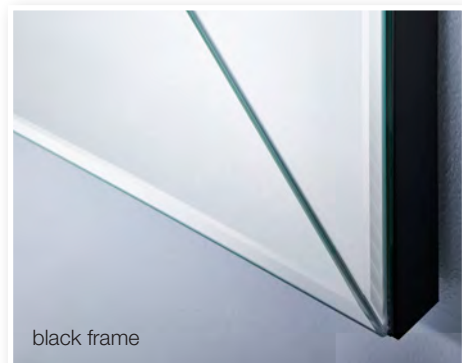

black frame