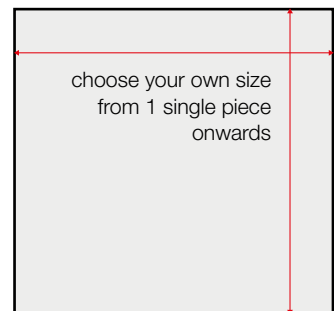

Design: Studio Segers