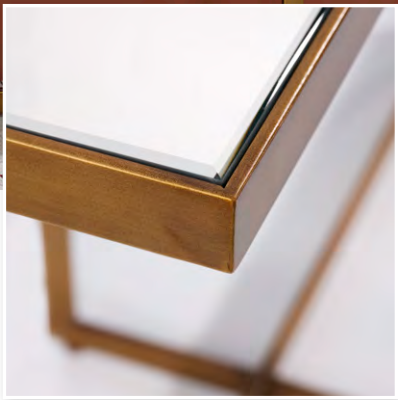

more information on www.deknuetmirrors.com