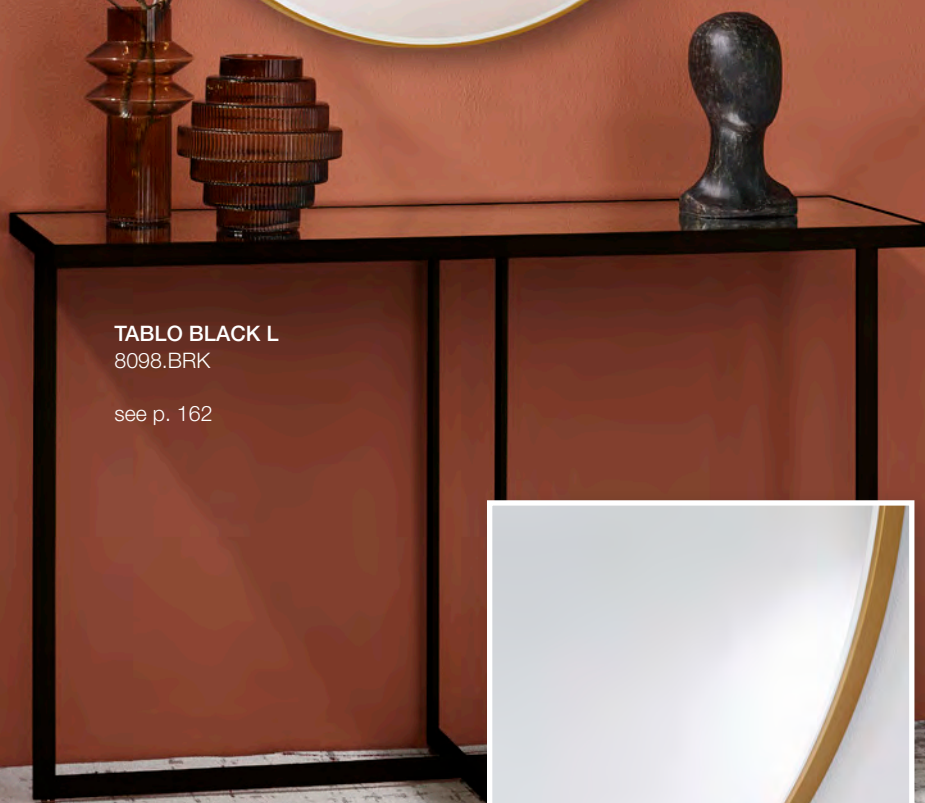

GRAPHIC BLACK
8087.BRB

102 x 2 x 102 cm - 15 kg
mirrored glass + MDF

DAHLIA GOLD
8088.BFB

100 x 2 x 100 cm
15 kg
mirrored glass
+ MDF
+ gold metal leaf

HOOP BRONZE M
8097.BSB

85 x 2 x 85 cm - 12 kg
mirrored glass +
bronze metal frame

TABLO BLACK L
8098.BRK

see p. 162

HOOP BLACK M
8097.BRN

85 x 2 x 85 cm - 12 kg
mirrored glass +
black metal frame

TABLO BLACK L
8098.BRK

see p. 162

TABLO BLACK L
8098.BRK

120 x 40 x 77 cm - 15 kg
mirrored glass + black metal frame
+ adjustable feet