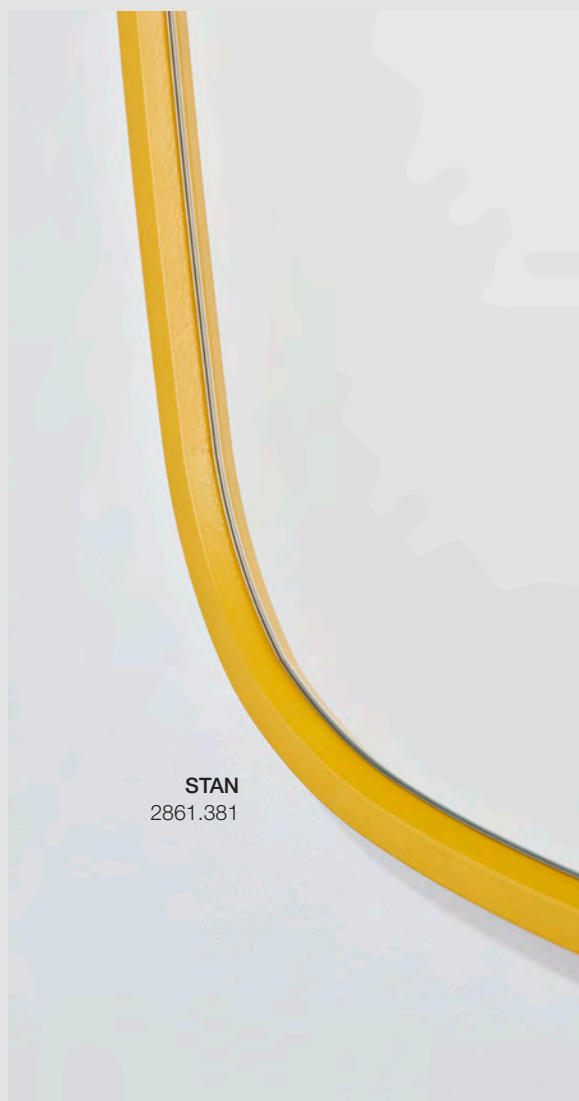

STAN & GUSTAV

Free-hand sketching led to the fluid shapes of the gracious **Gustav** and balanced **Stan**. This pair of mirrors complement each other nicely, but can also perfectly exist as separate entities. The rolling shapes and subtle bevelled edge make these mirrors a unique element in your interior. The frame, in MDF, was finished with a timeless wine-red and a warm yet bright ochre-yellow textured lacquer.