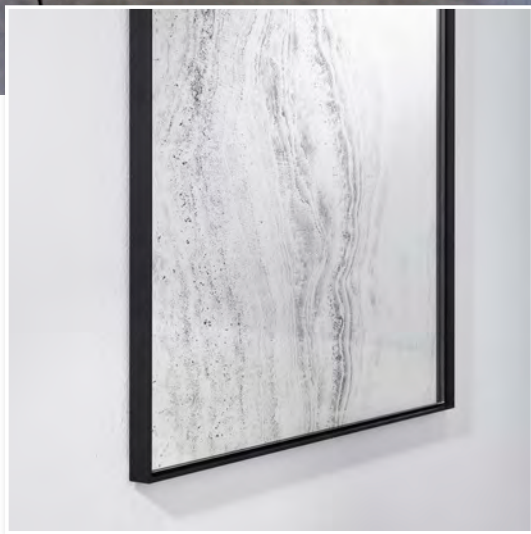

TRAVERTIN
2877.291

41 x 2 x 174 cm - 9 kg
printed + mirrored glass
+ black metal frame

7 year warranty
European product

more information on www.deknuDTmirrors.com