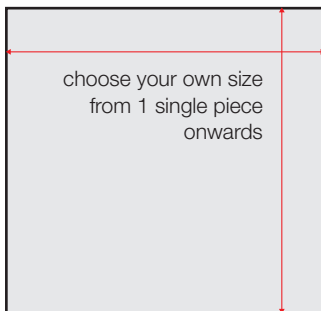

7 years warranty
European product