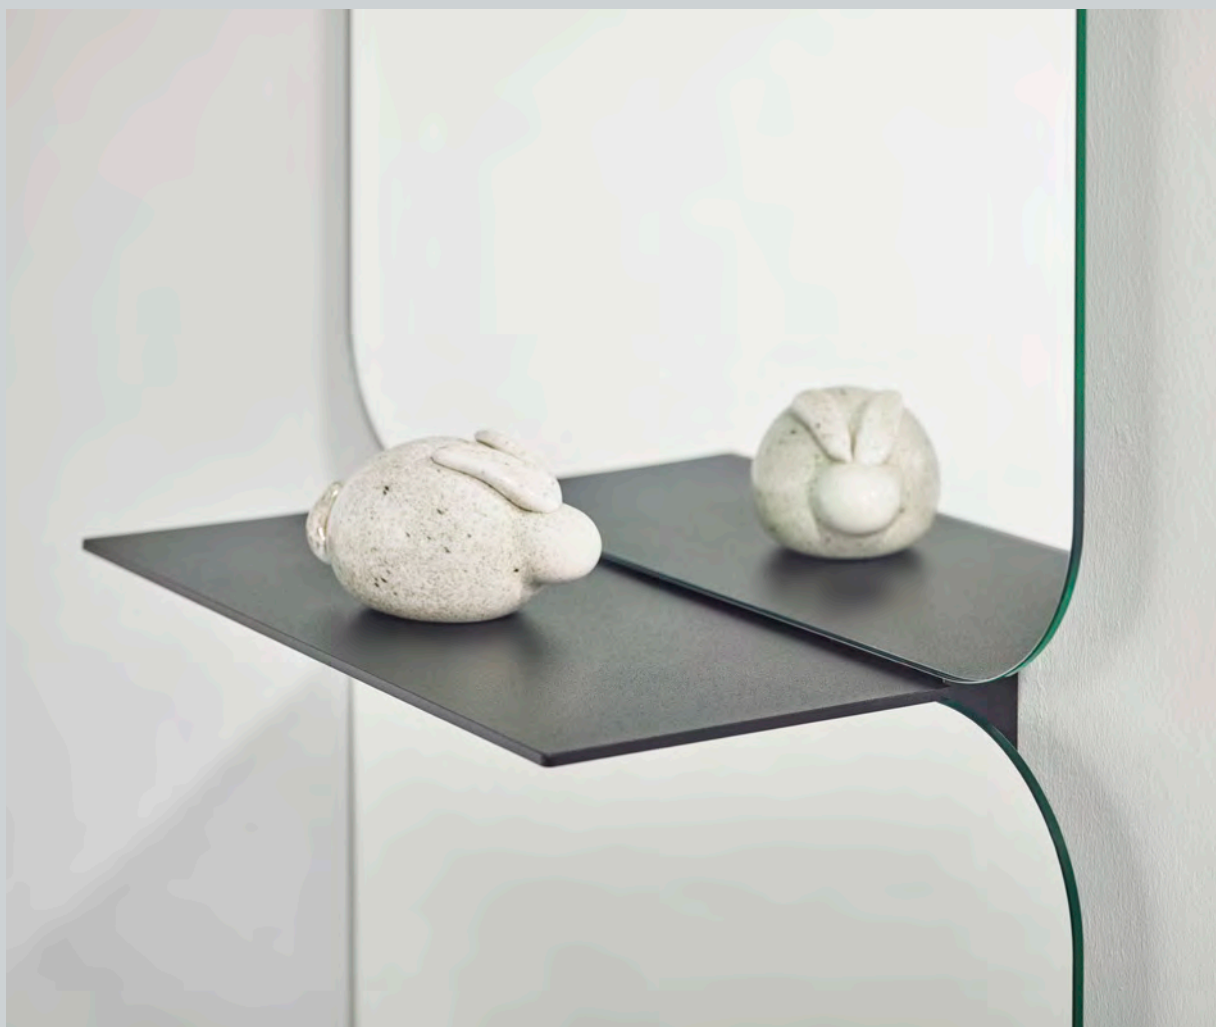

SLIMFLEX L
2816.2x2

SLIMFLEX HALL
2816.3x2

choose your own size
from 1 single piece onwards

CUSTOM-MADE

7 years warranty
European product

design: Clémence van den Haute

LOOP

Clémence gets her inspiration from daily life and tries to translate it into elegant objects using simple and contemporary forms. The **Loop** originated from everyday forms and needs, from flowing lines, from one movement, two loops that intersect.

LOOP
2849.351

LOOP
2849.351

45 x 26 x 120 cm - 11 kg
mirrored glass + metal

7 years warranty
European product

more information on www.deknuetmirrors.com

design: Julia Dozsa

TAILLE

An elegant, feminin hall mirror equipped with a shelf in powder coated aluminum.
By narrowing the mirror, the shelf is integrated in an original way.

LOLA CLEAR
2841.301

35 x 2 x 160 cm - 5 kg
mirrored glass + metal hook

7 years warranty
European product

more information on www.deknuDTmirrors.com

design: Jean-François D'Or

ELISABETH wall

Elisabeth Wall is a functional hall mirror, held in a little solid oak bench. The simple rounded forms are soft and typically feminine. The contrast between both materials is remarkable: the natural wood embraces or supports the fragile mirror glass. **Elisabeth Wall** offers a spot for precious belongings on an elegant oak shelf.