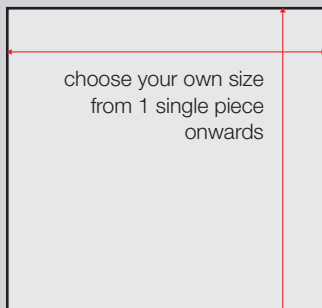

**SOHO SILVER
RECTANGLE**
2857.262

81 x 4 x 121 cm - 10 kg
mirrored glass
+ synthetic frame

SOHO SILVER XL
2857.462

81 x 4 x 176 cm - 16 kg
mirrored glass
+ synthetic frame

**SOHO SILVER
HALL**
2857.362

41 x 4 x 176 cm - 12 kg
mirrored glass
+ synthetic frame