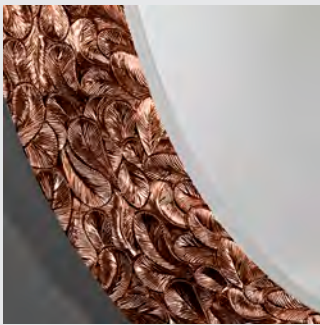

ICARUS COPPER
2608.232