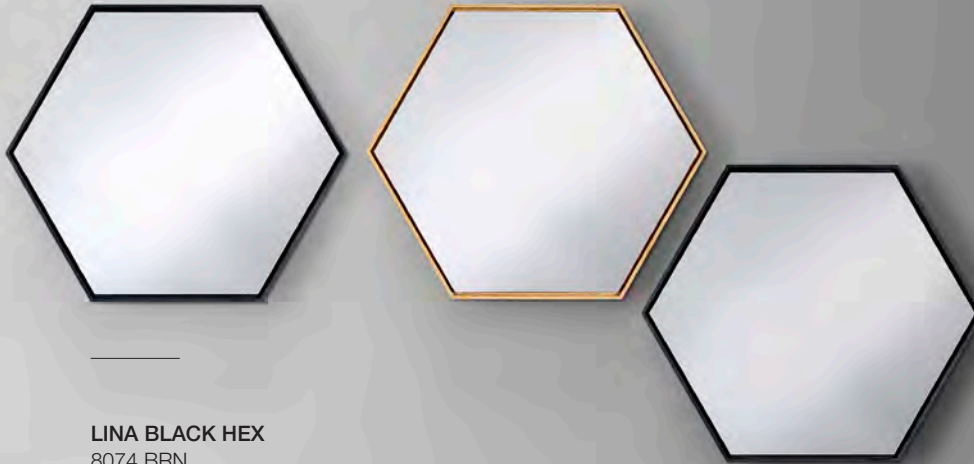

TABLO BLACK S
8098.ARK

51 x 51 x 55 cm - 10 kg
mirrored glass
+ black metal frame

FASO BLACK HALL
8096.CRN

40 x 2 x 130 cm - 11 kg
mirrored glass +
black metal frame

LINA OAK HEX
8074.BSN

52 x 2 x 60 cm - 2,5 kg
mirrored glass + wooden frame