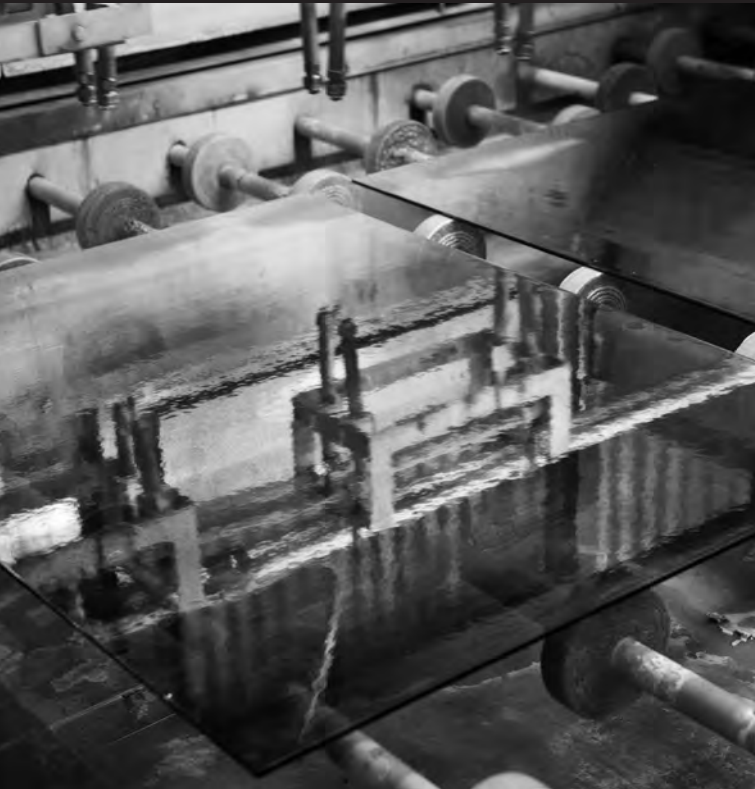

90 x 3,6 x 90 cm - 8,8 kg
mirrored glass + MDF

7 years warranty
European product

more information on www.deknuetmirrors.com

silvering

We only cover the glass with a thin layer of silver. In this way we, as pioneers, gave short shrift to the polluting copper layer. For the silvering, the proportion of the ingredients has to be exact. A large number of parameters need to be monitored closely.