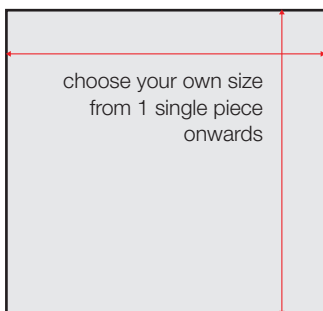

also available in frosted gold
& customizable
see p. 82