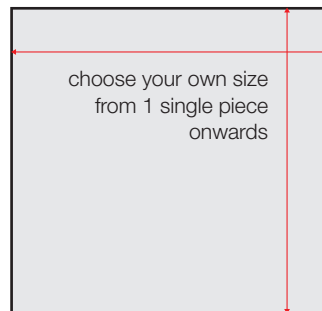

89 x 2 x 118 cm - 15 kg
mirrored glass
+ synthetic frame

**BREMEN LARGE
XL**

2798.462

83 x 2 x 183 cm - 19 kg
mirrored glass
+ synthetic frame

**BREMEN LARGE
HALL**

2798.362

56 x 2 x 146 cm - 12 kg
mirrored glass
+ synthetic frame