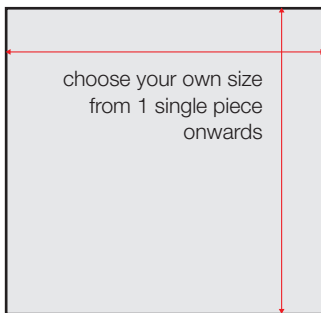

48 x 2 x 58 cm - 2,5 kg
mirrored glass
+ synthetic frame

**OSLO SMALL
RECTANGLE L**
9729.DSN

56 x 2 x 78 cm - 4,5 kg
mirrored glass
+ synthetic frame

**OSLO SMALL
HALL**
9729.CSN

50 x 2 x 140 cm - 7,5 kg
mirrored glass
+ synthetic frame