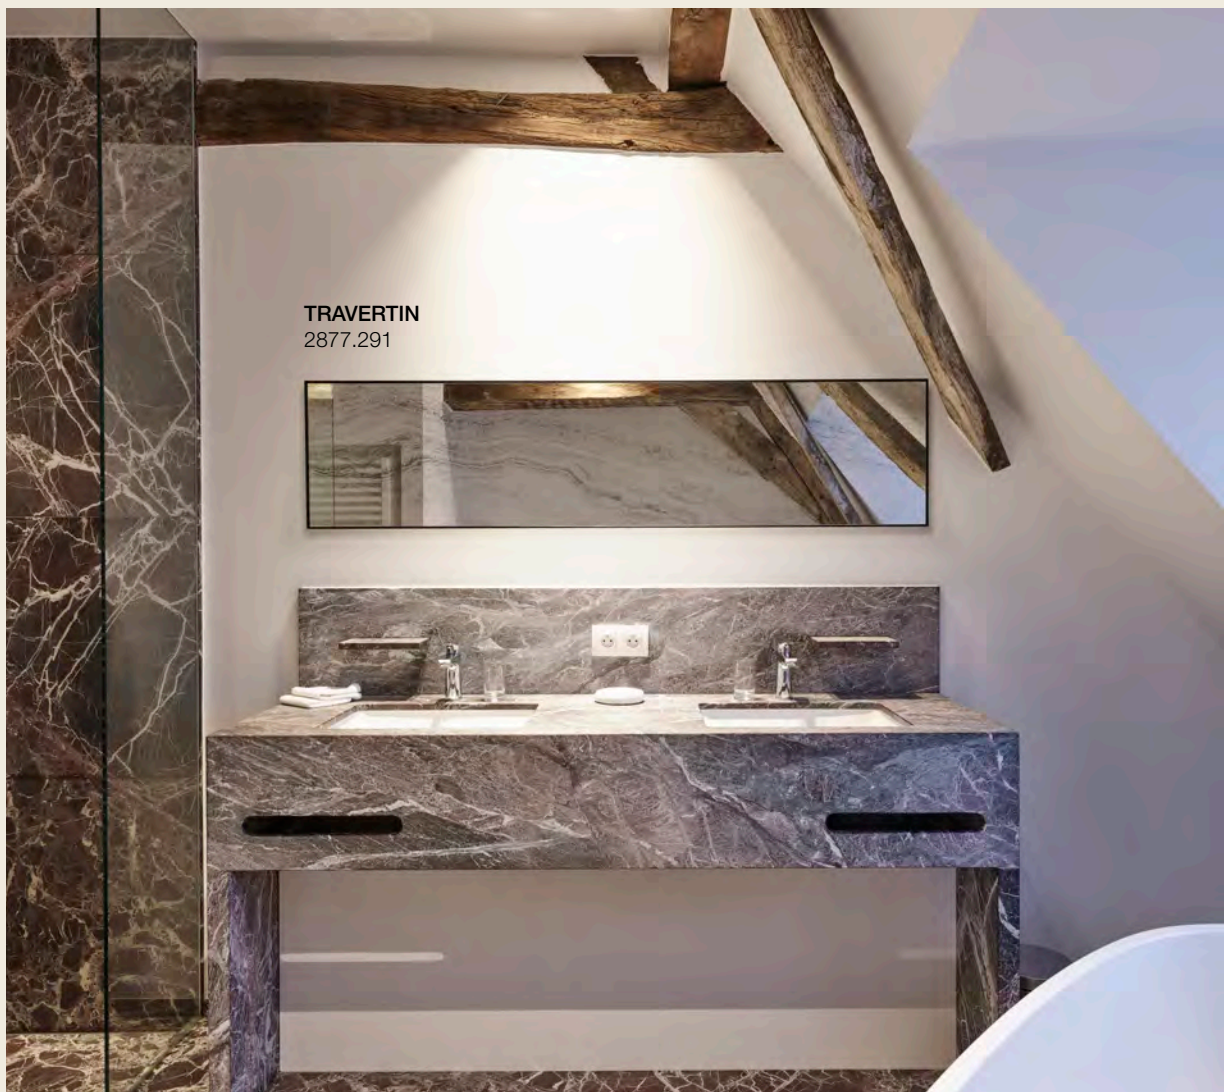

design: Esther Everaert

TRAVERTIN

The recognisable **lines and swirls of limestone** give Travertin depth and character. The texture of this stone is applied to glass using silkscreen printing just before the silvering process. A **sleek metal frame** encloses this organic image, creating a piece of art. The print is very delicate and doesn't disturb the functionality of the mirror.