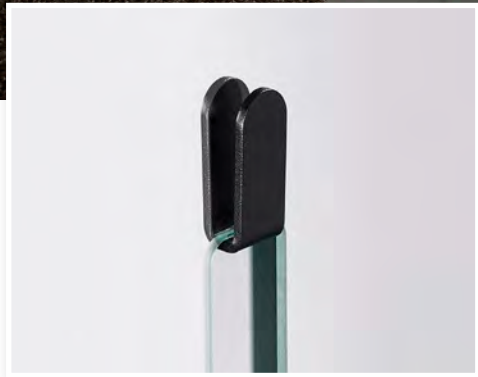

PILLO
2840.301

55 x 2 x 160 cm - 8 kg
mirrored glass
+ metal hook